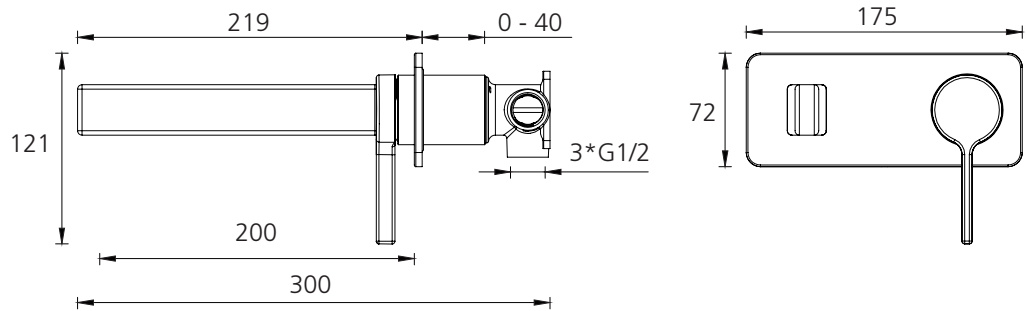

# Stockholm

ST095516MB

Matte Black Wall Mixer Set

All dimensions in mm

## Specifications /

<b>WELs rating</b>	6 Stars, 4.5 L per minute
<b>Temperature rating (min / max)</b>	1°C - 65°C
<b>Pressure rating (min / max)</b>	150 kPa - 500 kPa
<b>Finish</b>	Matte black (powder coated)
<b>Materials</b>	Brass body and zinc handle
<b>Cartridge size</b>	35 mm
<b>Cartridge type</b>	Ceramic disc cartridge
<b>Product weight</b>	1.31 kg
<b>Water supply</b>	Mains
<b>Warranty</b>	15 years cartridge and body; 5 years finish, seals, tails, fittings, aerators; 1 year labour (see Oliveri website for full details)
<b>Maintenance and care instructions</b>	All surfaces should be cleaned with mild liquid detergent or soap and water. Do not use cream cleaners or citrus based cleaning products, as they are abrasive. Use of unsuitable cleaning agents may damage the surface. Any damage caused in this way will not be covered by warranty.