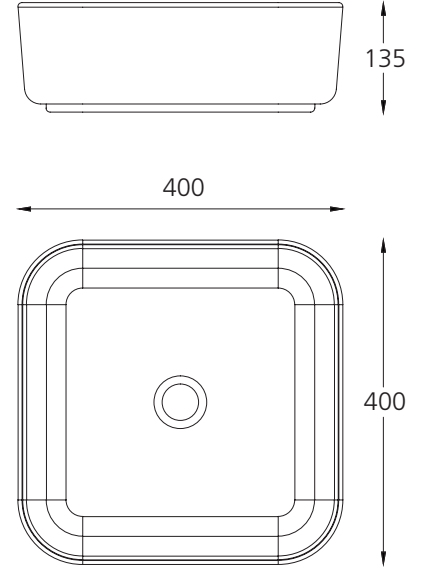

Naples

NA3721

Counter Top Square Basin

All dimensions in mm

Specifications /

Tap holes	Not available
Waste outlet	Pop up waste sold separately
Overflow	Not available
Colour	White
Basin/bowl size	400 W x 400 H x 135 D mm
Bowl capacity	12.9 L
Material	Vitreous china
Installation	Counter top
Weight	8.0 kg
Warranty	20 years replacement parts, 1 year labour (see Oliveri website for full details)
Maintenance and care instructions	All surfaces should be cleaned with mild liquid detergent or soap and water. Do not use cream cleaners or citrus based cleaning products, as they are abrasive. Use of unsuitable cleaning agents may damage the surface. Any damage caused in this way will not be covered by warranty.