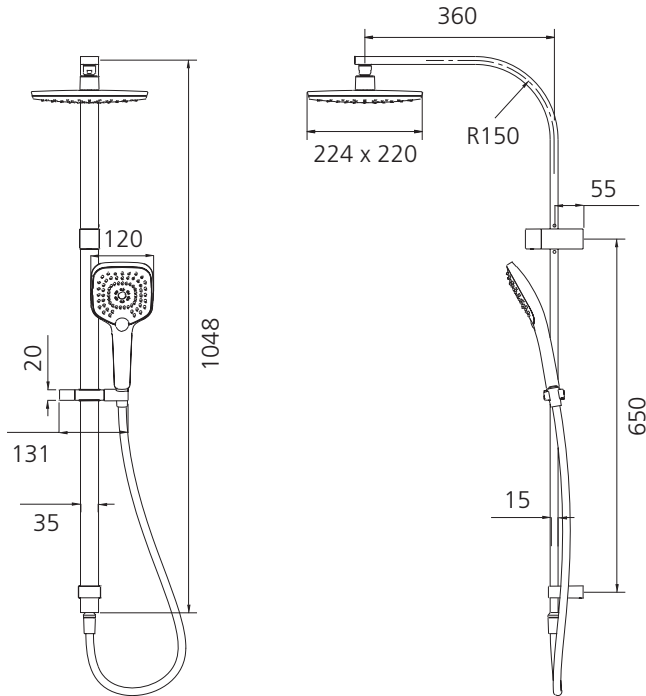

Monaco

MO36342CR

Chrome Dual Shower Set

All dimensions in mm

Specifications /

WELs rating	3 Stars, 9L per minute
Temperature rating (min / max)	1°C - 65°C
Pressure rating (min / max)	150 kPa - 500 kPa
Finish	Chrome (electroplating) with white shower face
Shower head functions	Three spray functions (hand shower)
Materials	Brass/ABS Plastic
Water supply	Mains
Connections	G 1/2 BSP
Mounting methods	Wall mounted
Product weight	3.45 kg
Parts List	Hand shower x 1, shower rose x 1, hose x 1, slider rail x 1
Warranty	15 years main body; 7 years finish; 5 years shower head, shower arm, plastic hand piece; 2 years hose, seals, o'rings; 1 year labour (see Oliveri website for full details)
Maintenance and care instructions	All surfaces should be cleaned with mild liquid detergent or soap and water. Do not use cream cleaners or citrus based cleaning products, as they are abrasive. Use of unsuitable cleaning agents may damage the surface. Any damage caused in this way will not be covered by warranty.