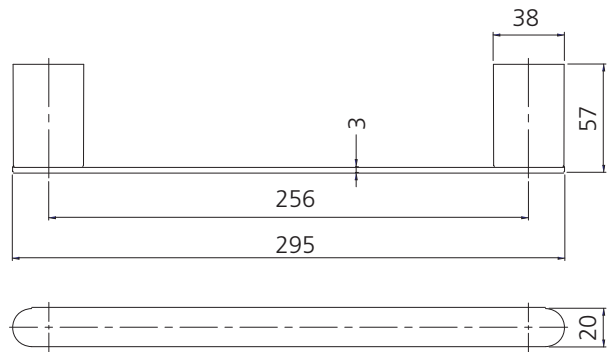

# Madrid

**MA860DC3MB**

Matte Black Towel Ring

## Specifications /

|  |  |
|--|--|
| <b>Materials</b>                         | Zinc alloy / stainless steel   |
| <b>Finish</b>                            | Matte black (powder coated)  |
| <b>Mounting method</b>                   | Wall mounting, four point fixing   |
| <b>Parts list</b>                        | Towel ring, fixing set   |
| <b>Warranty</b>                          | 7 years parts, 5 years finish, 1 year labour (see Oliveri website for full details)  |
| <b>Maintenance and care instructions</b> | All surfaces should be cleaned with mild liquid detergent or soap and water. Do not use cream cleaners or citrus based cleaning products, as they are abrasive. Use of unsuitable cleaning agents may damage the surface. Any damage caused in this way will not be covered by warranty. |