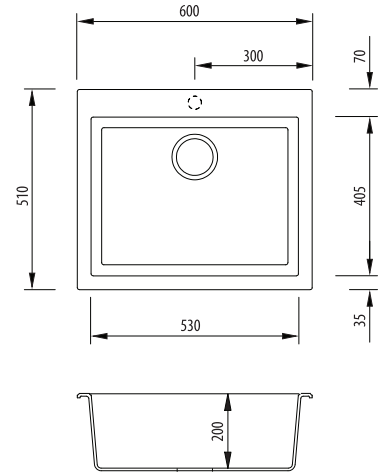

Santorini

Italian made

All dimensions in mm

ST-WH1561

White Grande Bowl Topmount Sink

Specifications /

Sink size	600W x 510H mm
Bowl size	Grande Bowl 530W x 405H x 200D / 43L
Construction	Moulded granite
Material	80% granite and quartz particles and 20% acrylic
Installation	Topmount
Fixings	Topmount clips supplied
Min cabinet size	600 mm
Tap holes	1 tap hole only
Waste fittings	1 x 90 mm basket waste included
Overflow	Not available
Carton size	720 x 600 x 280 mm
Weight	12 kg
Warranty	Lifetime manufacturer's warranty (refer to oliveri.com.au)
Maintenance and care instructions	Clean the sink regularly with warm water, a liquid detergent and a soft cloth. Do not use abrasive powders or creams and avoid chemically aggressive detergents. Generic stains should be removed immediately with very hot water and a cleaning product. For organic stains which are especially difficult to remove, it is recommended that you fill the sink with a highly diluted organic cleaner such as bleach and let stand overnight. The next morning, rinse with warm water and a soft cloth.