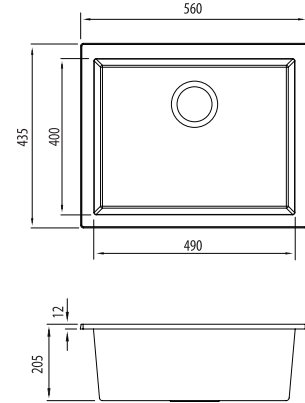

# Santorini

Italian made

All dimensions in mm

### Specifications /

<b>Sink size</b>	560W x 435H mm
<b>Bowl size</b>	Large Bowl 490W x 400H x 200D / 39L
<b>Construction</b>	Moulded granite
<b>Material</b>	80% granite and quartz particles and 20% acrylic
<b>Installation</b>	Undermount
<b>Fixings</b>	Available on request
<b>Min cabinet size</b>	600 mm
<b>Tap holes</b>	N/A
<b>Waste fittings</b>	1 x 90 mm basket waste included
<b>Overflow</b>	Not available
<b>Carton size</b>	720 x 600 x 280 mm
<b>Weight</b>	10 kg
<b>Warranty</b>	Lifetime manufacturer's warranty (refer to <a href="http://oliveri.com.au">oliveri.com.au</a> )
<b>Maintenance and care instructions</b>	Clean the sink regularly with warm water, a liquid detergent and a soft cloth. Do not use abrasive powders or creams and avoid chemically aggressive detergents. Generic stains should be removed immediately with very hot water and a cleaning product. For organic stains which are especially difficult to remove, it is recommended that you fill the sink with a highly diluted organic cleaner such as bleach and let stand overnight. The next morning, rinse with warm water and a soft cloth.