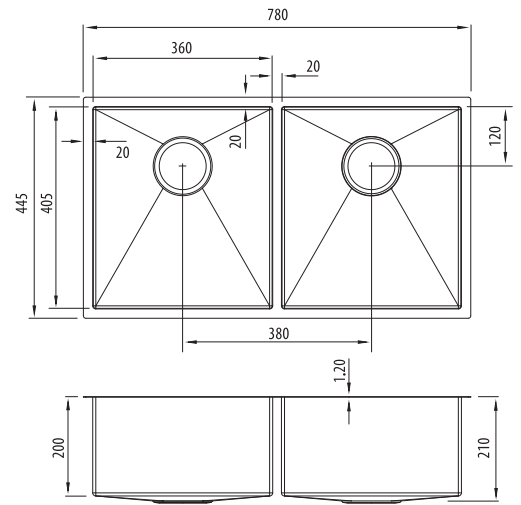

Spectra

SB63SS

Double Bowl Stainless Sink

All dimensions in mm

Specifications /

Sink size	780W x 445H mm
Bowl size	Main Bowl 360W x 405H x 200D / 29L Main Bowl 360W x 405H x 200D / 29L
Construction	Fabricated with 5mm radius corners, Softtone® and soundproofing
Material	304 grade, 18/10 brushed stainless steel (1.2 mm thick)
Installation	Topmount, undermount or flushmount
Fixings	Topmount clips supplied only
Min cabinet size	900 mm
Tap holes	N/A
Waste fittings	2 x 90 mm basket wastes included
Overflow	Not available
Carton size	880 x 540 x 330 mm
Weight	21 kg
Warranty	Lifetime manufacturer's warranty (refer to oliveri.com.au)
Maintenance and care instructions	All surfaces should be cleaned with mild liquid detergent or soap and water. To maintain the shine on your Oliveri stainless steel sink, we recommended the use of any of the easy to obtain, non-abrasive stainless steel cleaners or metal polishes.