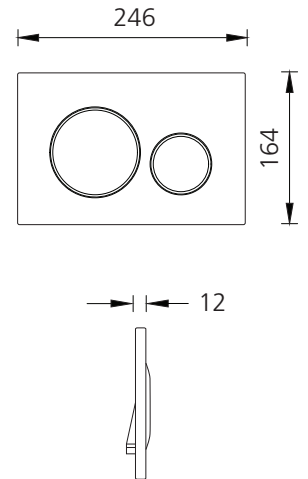

Sigma20

RDPPCR

Chrome Concealed Cistern Flush Plate with Round Buttons

Specifications /

Style	Geberit Sigma20
Operation	Mechanical dual flush button
Compatible cistern(s)	Suitable for Geberit Sigma8 concealed cistern & Sigma8 Duofix concealed cistern
Actuation force	< 20 N
Colour	Chrome plate with matte trim (115.882.KH.1)
Materials	ABS plastic
Spare parts	Guaranteed availability for 25 years
Warranty	3 years (refer to oliveri.com.au)
Maintenance and care instructions	All surfaces should be cleaned with a soft cloth soaked in mild liquid detergent and water. Dry the surface with the soft cloth. Do not use cleaning agents containing chlorine or acids, as they are abrasive. Use of corrosive or scouring cleaning agents may damage the surface. Any damage caused in this way will not be covered by warranty.
Technical Support	1800 Geberit