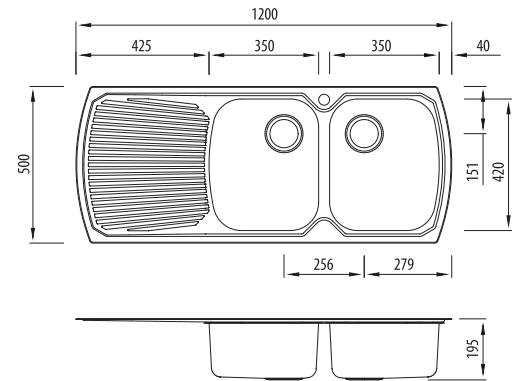

Monet

MO772

Double Bowl Topmount Sink With Drainer

All dimensions in mm

Specifications /

Sink size	1200W x 500H mm
Bowl size	Main Bowl 350W x 420H x 180D / 24L Main Bowl 350W x 420H x 180D / 24L
Construction	2 piece, bowls and drainer seam welded
Material	304 grade, 18/10 polished stainless steel (0.8 mm thick)
Installation	Topmount
Fixings	Adjustable clips and sealing foam supplied
Min cabinet size	800 mm
Tap holes	1 tap hole only
Waste fittings	2 x 90 mm basket waste included
Overflow	Not available
Carton size	1267 x 567 x 237 mm
Weight	10 kg
Warranty	Lifetime manufacturer's warranty (refer to oliveri.com.au)
Maintenance and care instructions	All surfaces should be cleaned with mild liquid detergent or soap and water. To maintain the shine on your Oliveri stainless steel sink, we recommended the use of any of the easy to obtain, non-abrasive stainless steel cleaners or metal polishes.