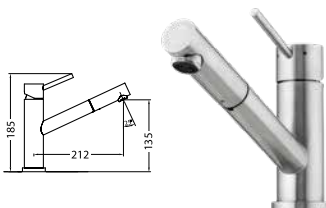

Swivel pull out mixer

Maximum pressure / 500kpa
WELS 4 Star / 7.5L per minute

- S **SS2515**