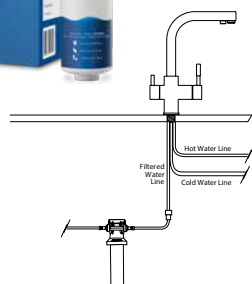

This filter connection kit can be connected to an Oliveri 3 Way Mixer (sold separately, see above) or an existing 3 way mixer. Alternatively this connection kit can be connected to an existing satellite tap.