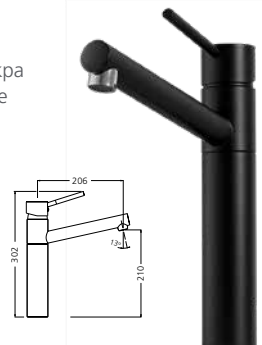

Warranty 15 years*

Swivel mixer

Maximum pressure / 600kpa
WELS 4 Star / 7.5L per minute

- PT2010C
- PT2010B
- PT2010C-BLACK
- PT2010C-ST-BL