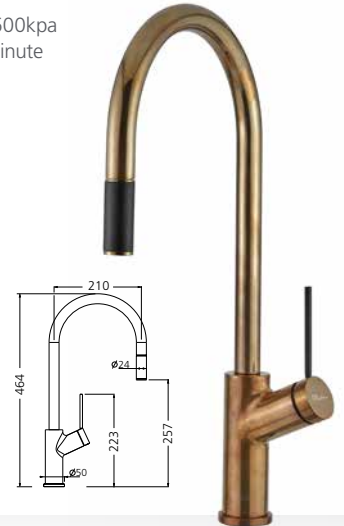

Pull out mixer

Maximum pressure / 600kpa
WELS 4 Star / 6.5L per minute

- VT0398C
- VT0398B
- VT0398C-BLACK
- VT0398C-ST-BL
- VT0398B-WH
- VT0398B-GM
- VT0398B-AU
- VT0398B-NB