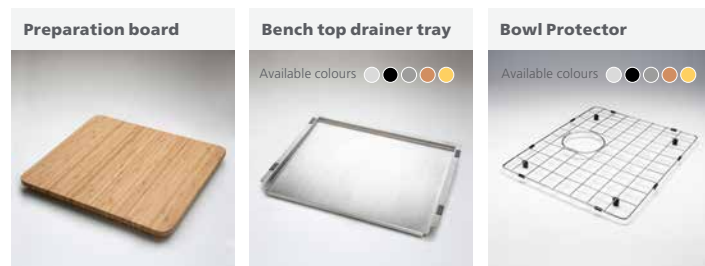

SS2525-GM
WELS 4 star
7.5L per min

Feature Accessories /

See **page 29** for the accessories that come included with your sink.