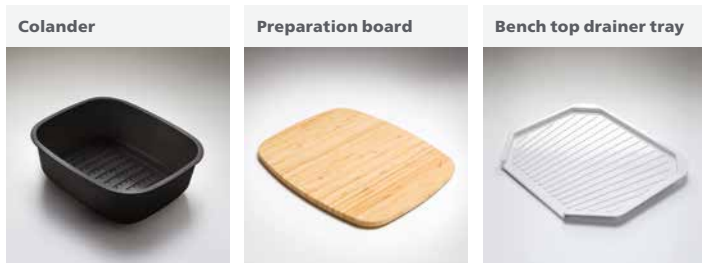

Feature Accessories /

See **page 32** for the accessories that come included with your sink.