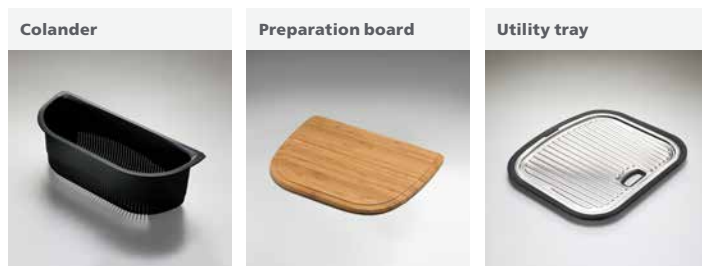

Feature Accessories /

See **page 31** for the accessories that come included with your sink.