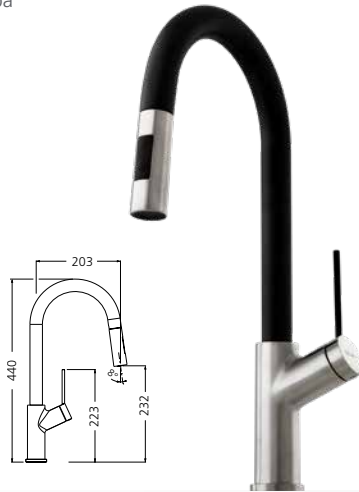

Pull out spray mixer

Maximum pressure / 600kpa
WELS 4 Star / 6.5L per minute

- VT0426C
- VT0426B
- VT0426B-ST-BL