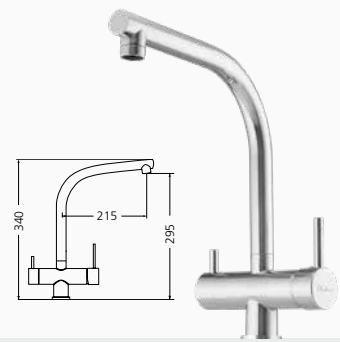

Filter Taps

Features /

3 Way Filter taps

Make your water filter cartridge last longer with a three way tap. Only filter the water you drink with no need for a second satellite tap.

Filter System compatible*