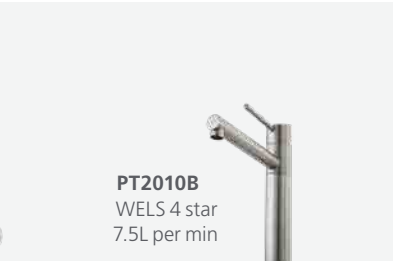

Taps /

View all taps on pages 24-27