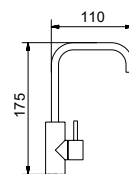

Square goose neck filter tap

with water filtration system

FS7075 ●

Rating
1 micron

Warranty
6 years*