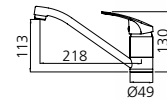

Single lever mixer

Maximum pressure / 500kpa
WELS 5 Star / 5.5L per minute

- C LON580CR
- MB LON580MB
- BN LON580BN