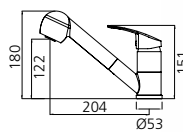

Pull out spray mixer

Maximum pressure / 500kpa
WELS 5 Star / 5.0L per minute

- C LON580CR-P
- MB LON580MB-P
- BN LON580BN-P