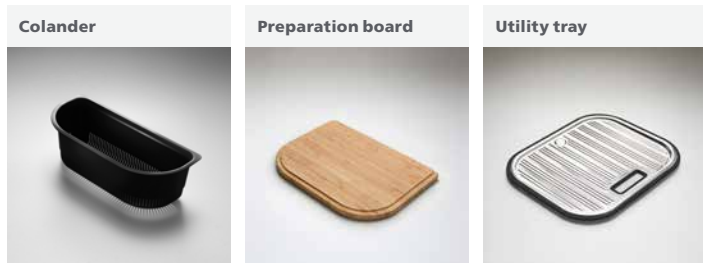

Feature Accessories /

See **page 31** for the accessories that come included with your sink.