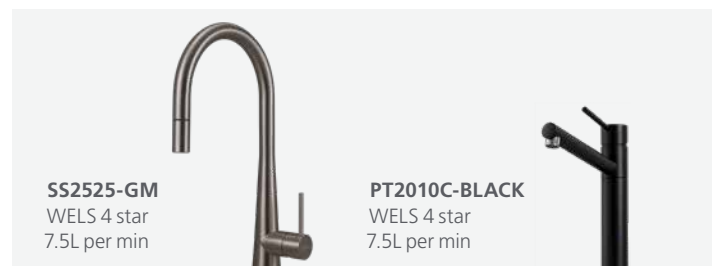

● SB50SS ● SB50BK ● SB50CU
● SB50GM ● SB50AU

⊖ ⊖ ⊖ ⊕
540W x 445H x 200D
LARGE BOWL 40 LITRE

● SB63SS ● SB63BK ● SB63CU
● SB63GM ● SB63AU

⊖ ⊖ ⊖
780W x 445H x 200D
MAIN BOWL (x2) 29 LITRE

● SB35SS ● SB35BK ● SB35CU
● SB35GM ● SB35AU

⊖ ⊖ ⊖
790W x 445H x 200D
LARGE BOWL 40 LITRE / 1/2 BOWL 18 LITRE

Feature Accessories /

See **page 29** for the accessories that come included with your sink.

Taps /

View all taps on **pages 24-27**

SS2525-GM
WELS 4 star
7.5L per min