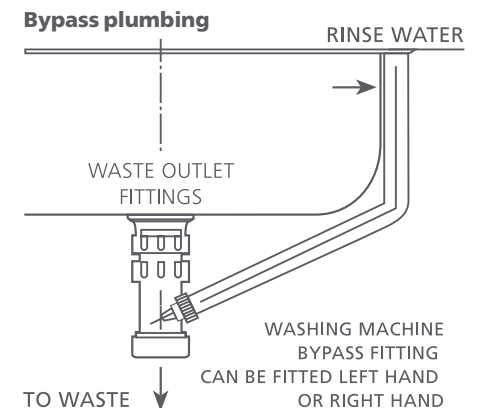

Overflow and Bypass plumbing

The Oliveri Laundry range is available with an overflow and bypass plumbing option. An overflow can safeguard against accidental overfilling, while the bypass plumbing will allow washing machine grey water to enter the drain even while the tub is in use.