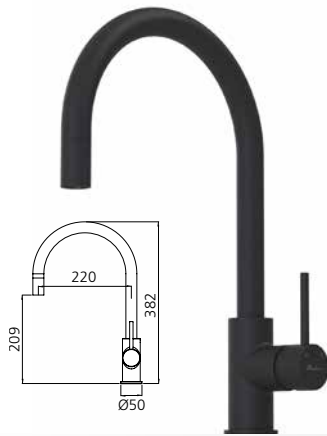

Peace of Mind

Our products are made to last, so we've backed every single tap in the Venice range with a 10-year warranty for your peace of mind.*

Pull out goose neck mixer

Maximum pressure / 500kpa
WELS 5 Star / 5.0L per minute