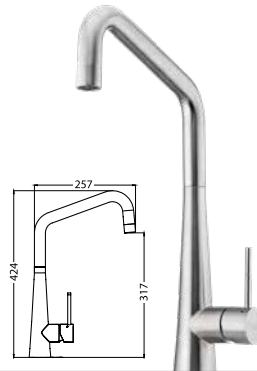

Square goose neck mixer

Maximum pressure / 500kpa
WELS 4 Star / 7.5L per minute

- S **SS2570**