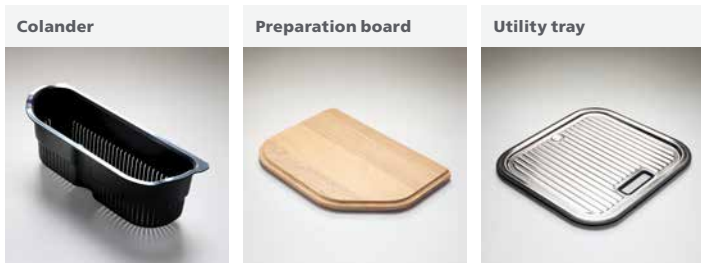

Feature Accessories /

See **page 31** for the accessories that come included with your sink.