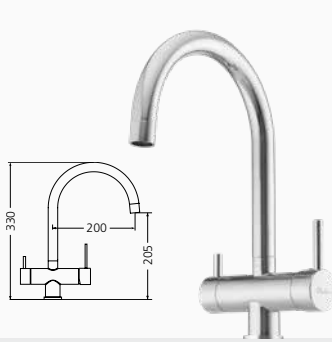

Filter Taps

Features /

3 Way Filter taps

Make your water filter cartridge last longer with a three way tap. Only filter the water you drink with no need for a second satellite tap.

Filter System compatible*