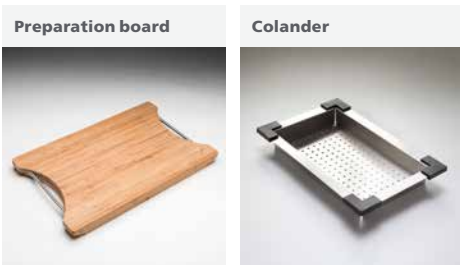

Featured products /
Santorini farmhouse sink:
ST-BL1584U
Vilo pull out mixer: VT0398C-ST-BL

Farmhouse sink
● **ST-BL1584U** ○ **ST-WH1584U**
838W x 520H x 240D
FARMHOUSE BOWL 74 LITRE

Feature Accessories / see page 29
for the accessories that come included with your sink.

Taps /
View all taps on pages 24-27

= Sinks available in both Black ● and White ○