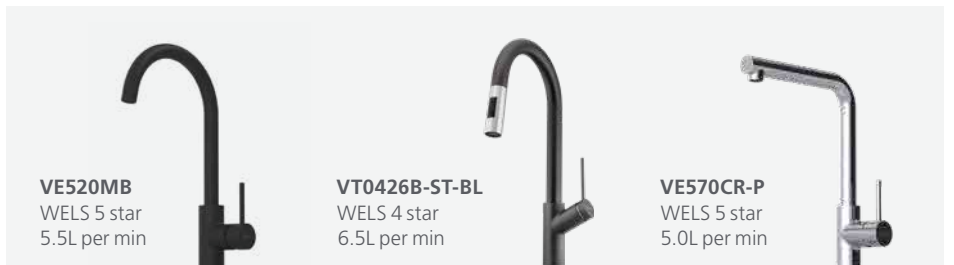

Featured products /
Santorini farmhouse sink:
ST-BL1584U
Vilo pull out mixer: VT0398C-ST-BL

Farmhouse sink
● **ST-BL1584U** ○ **ST-WH1584U**
838W x 520H x 240D
FARMHOUSE BOWL 74 LITRE

Feature Accessories / see page 29
for the accessories that come included with your sink.

Taps /
View all taps on pages 24-27

= Sinks available in both Black ● and White ○