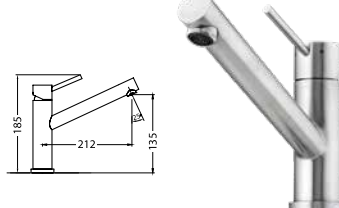

Swivel mixer

Maximum pressure / 500kpa
WELS 4 Star / 7.5L per minute

- S **SS2510**