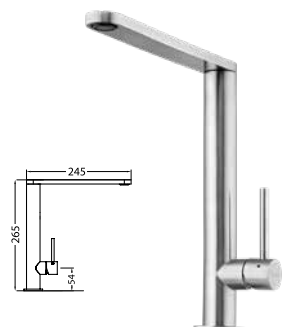

Right angle mixer

Maximum pressure / 500kpa
WELS 4 Star / 7.5L per minute

- S **SS2540**