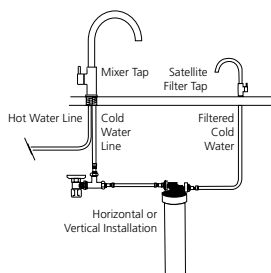

Satellite Water Filtration Systems /

Filters mains water through a designer satellite filter tap.

FS7025 Satellite Water Filtration System with Round Goose Neck Filter Tap

FS7075 Satellite Water Filtration System with Square Goose Neck Filter Tap

FR7905 Satellite Water Filtration Replacement Cartridge