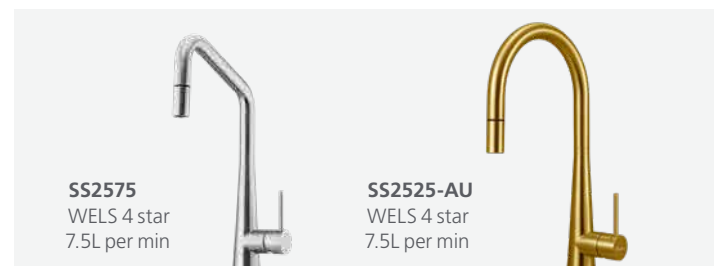

Taps /

View all taps on **pages 24-27**