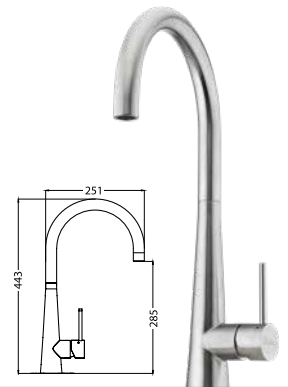

Goose neck mixer

Maximum pressure / 500kpa
WELS 4 Star / 7.5L per minute

- S **SS2520**