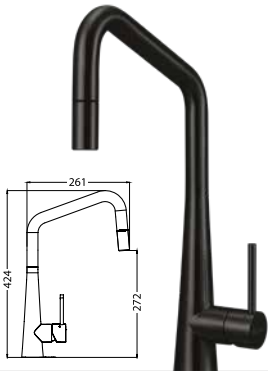

Functionality

Pull out styles available for added functionality.

Warranty 10 years*

Featured products /

Essente goose neck pull out mixer: SS2525-AU
Santorini Double Bowl
Topmount Sink: ST-BL1564

Filtered water
Pair any of these taps with an Oliveri Inline Water Filter for pure filtered water in your own home.
See [page 28](#)