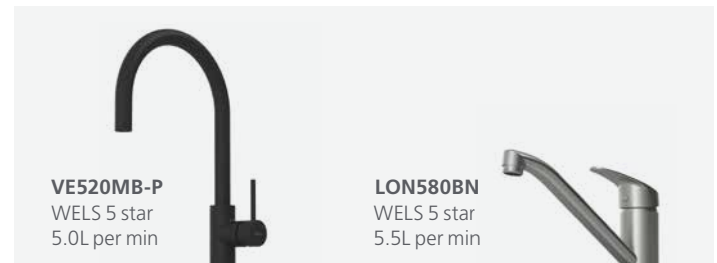

Taps /

View all taps on **pages 24-27**