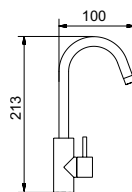

Round goose neck filter tap

with water filtration system

FS7025 ●

Rating
1 micron

Warranty
6 years*

Square goose neck filter tap

with water filtration system

FS7075 ●