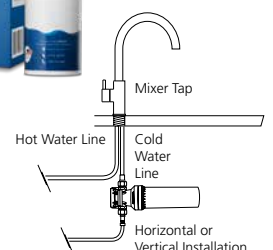

Inline Water Filtration Systems /

Connects to any new or existing mixer tap.

FS5010 Inline Water Filtration System for Standard Water Use

FR5910 Inline Water Filtration Replacement Cartridge for Standard Water Use

FS5050 Inline Water Filtration System for Harsh Water Use

FR5950 Inline Water Filtration Replacement Cartridge for Harsh Water Use