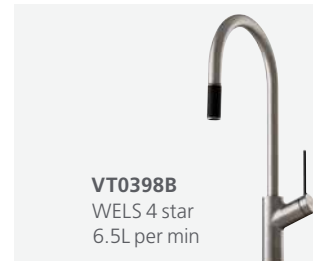

Taps /

View all taps on **pages 24-27**