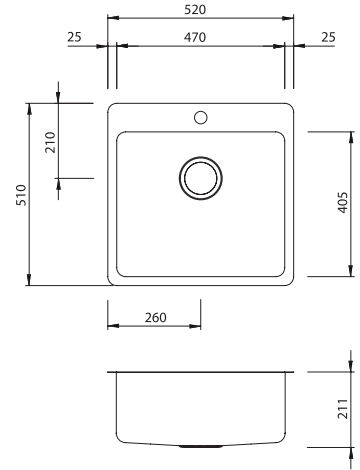

Sonetto

SN1051

Sonetto Large Bowl Topmount Sink

Specifications /

Sink size	520W x 510H mm
Bowl size	Large Bowl 470W x 405H x 205D / 39L
Construction	Fabricated with 25 mm radius corners, Softtone® and soundproofing.
Material	304 grade, 18/10 brushed stainless steel (1.2 mm thick)
Installation	Topmount
Fixings	Installation clips supplied
Min cabinet size	600 mm
Tap holes	1 tap hole only
Waste fittings	1 x 90 mm basket waste included
Overflow	Not available
Carton size	600 x 570 x 270 mm
Weight	7 kg
Warranty	Lifetime manufacturer's warranty (refer to oliveri.com.au)
Maintenance and care instructions	All surfaces should be cleaned with mild liquid detergent or soap and water. To maintain the shine on your Oliveri stainless steel sink, we recommended the use of any of the easy to obtain, non-abrasive stainless steel cleaners or metal polishes.