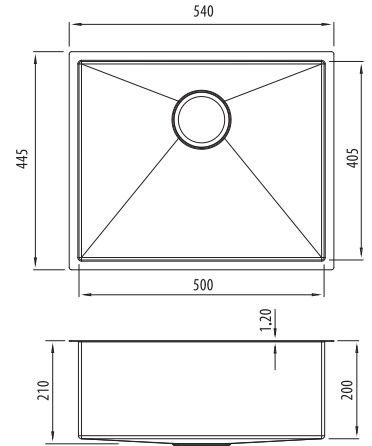

## SB50SS

Single Bowl Stainless Sink

All dimensions in mm

### Specifications /

<b>Sink size</b>	540W x 445H mm
<b>Bowl size</b>	Large Bowl 500W x 405H x 200D / 40L
<b>Construction</b>	Fabricated with 5mm radius corners, Softtone® and soundproofing
<b>Material</b>	304 grade, 18/10 brushed stainless steel (1.2 mm thick)
<b>Installation</b>	Topmount, undermount or flushmount
<b>Fixings</b>	Topmount clips supplied only
<b>Min cabinet size</b>	600 mm
<b>Tap holes</b>	N/A
<b>Waste fittings</b>	1 x 90 mm basket waste included
<b>Overflow</b>	Not available
<b>Carton size</b>	640 x 540 x 330 mm
<b>Weight</b>	16 kg
<b>Warranty</b>	Lifetime manufacturer's warranty (refer to <a href="http://oliveri.com.au">oliveri.com.au</a> )
<b>Maintenance and care instructions</b>	All surfaces should be cleaned with mild liquid detergent or soap and water. To maintain the shine on your Oliveri stainless steel sink, we recommended the use of any of the easy to obtain, non-abrasive stainless steel cleaners or metal polishes.