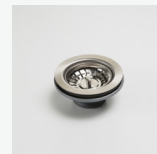

Included accessories /

AC14
Basket Waste