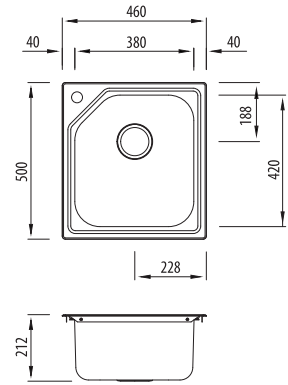

Nu-Petite

NP610

Single Bowl Topmount Sink

All dimensions in mm

Specifications /

Sink size	460W x 500H mm
Bowl size	5 Side Bowl 380W x 420H x 200D / 28L
Construction	2 piece, bowls and rim seam welded
Material	304 grade, 18/10 polished stainless steel (0.8 mm thick)
Installation	Topmount
Fixings	Adjustable clips and sealing foam supplied
Min cabinet size	500 mm
Tap holes	1 tap hole only
Waste fittings	1 x 90 mm basket waste included
Overflow	Not available
Carton size	507 x 467 x 206 mm
Weight	5 kg
Warranty	Lifetime manufacturer's warranty (refer to oliveri.com.au)
Maintenance and care instructions	All surfaces should be cleaned with mild liquid detergent or soap and water. To maintain the shine on your Oliveri stainless steel sink, we recommended the use of any of the easy to obtain, non-abrasive stainless steel cleaners or metal polishes.