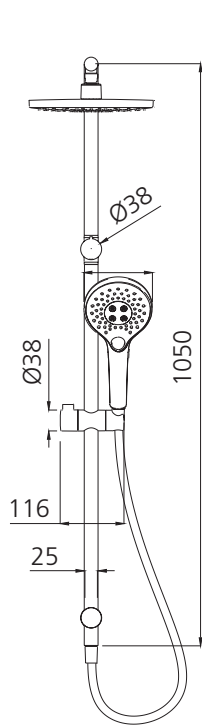

Rome

RO36341CR

Chrome Dual Shower Set

All dimensions in mm

Specifications /

WELs rating	3 Stars, 9L per minute
Temperature rating (min / max)	1°C - 65°C
Pressure rating (min / max)	150 kPa - 500 kPa
Finish	Chrome (electroplating) with white shower face
Shower head functions	Three spray functions (hand shower)
Materials	Brass/ABS Plastic
Water supply	Mains
Connections	G 1/2 BSP
Mounting methods	Wall mounted
Product weight	2.38kg
Parts List	Hand shower x 1, shower rose x 1, hose x 1, slider rail x 1
Warranty	15 years main body; 2 years shower head, shower arm, plastic hand piece, hose, seals, o'rings; 1 year finish and labour (refer to oliveri.com.au)
Maintenance and care instructions	All surfaces should be cleaned with mild liquid detergent or soap and water. Do not use cream cleaners or citrus based cleaning products, as they are abrasive. Use of unsuitable cleaning agents may damage the surface. Any damage caused in this way will not be covered by warranty.