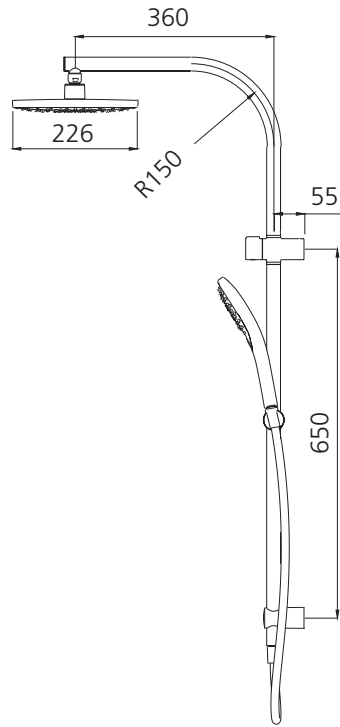

Rome

RO36341CR

Chrome Dual Shower Set

All dimensions in mm

Specifications /

WELs rating	3 Stars, 9L per minute
Temperature rating (min / max)	1°C - 65°C
Pressure rating (min / max)	150 kPa - 500 kPa
Finish	Chrome (electroplating) with white shower face
Shower head functions	Three spray functions (hand shower)
Materials	Brass/ABS Plastic
Water supply	Mains
Connections	G 1/2 BSP
Mounting methods	Wall mounted
Product weight	2.38kg
Parts List	Hand shower x 1, shower rose x 1, hose x 1, slider rail x 1
Warranty	15 years main body; 2 years shower head, shower arm, plastic hand piece, hose, seals, o'rings; 1 year finish and labour (refer to oliveri.com.au)
Maintenance and care instructions	All surfaces should be cleaned with mild liquid detergent or soap and water. Do not use cream cleaners or citrus based cleaning products, as they are abrasive. Use of unsuitable cleaning agents may damage the surface. Any damage caused in this way will not be covered by warranty.