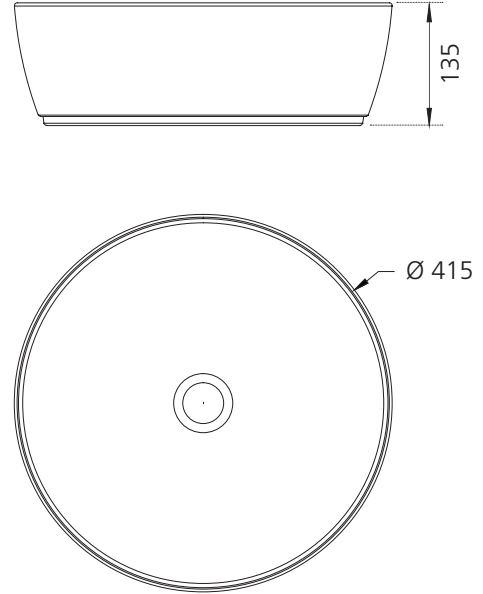

Naples

NA3771G

Grey Counter Top Circular Basin

All dimensions in mm

Specifications /

| | |
|--|--|
| Tap holes | N/A |
| Waste outlet | Pop up waste sold separately |
| Overflow | Not available |
| Colour | Grey |
| Basin/bowl size | 415W x 415H x 135D mm |
| Bowl capacity | 9.3L |
| Material | Vitreous china |
| Installation | Counter top |
| Weight | 8.0kg |
| Warranty | 10 years replacement products, 1 year parts and labour (refer to oliveri.com.au) |
| Maintenance and care instructions | All surfaces should be cleaned with mild liquid detergent or soap and water. Do not use cream cleaners or citrus based cleaning products, as they are abrasive. Use of unsuitable cleaning agents may damage the surface. Any damage caused in this way will not be covered by warranty. |