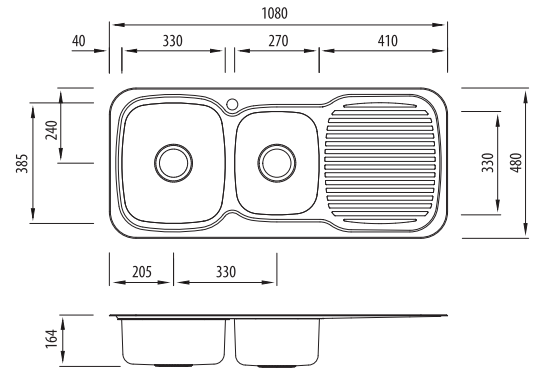

# LakeLand

Proudly Aussie made

All dimensions in mm

## LL136

1 & 3/4 Bowl Sink With Drainer

### Specifications /

<b>Sink size</b>	1080W x 480H mm
<b>Bowl size</b>	Main Bowl 330W x 385H x 155D / 17L 3/4 Bowl 270W x 330H x 155D / 12L
<b>Construction</b>	2 piece, bowls and drainer seam welded
<b>Material</b>	304 grade, 18/10 polished stainless steel (0.8 mm thick)
<b>Installation</b>	Topmount recommended
<b>Fixings</b>	Adjustable clips and sealing foam supplied
<b>Min cabinet size</b>	700 mm
<b>Tap holes</b>	1 tap hole only
<b>Waste fittings</b>	2 x 90 mm basket wastes included
<b>Overflow</b>	Not available
<b>Carton size</b>	1090 x 490 x 170 mm
<b>Weight</b>	6.5 kg
<b>Warranty</b>	Lifetime manufacturer's warranty (refer to <a href="http://oliveri.com.au">oliveri.com.au</a> )
<b>Maintenance and care instructions</b>	All surfaces should be cleaned with mild liquid detergent or soap and water. To maintain the shine on your Oliveri stainless steel sink, we recommended the use of any of the easy to obtain, non-abrasive stainless steel cleaners or metal polishes.