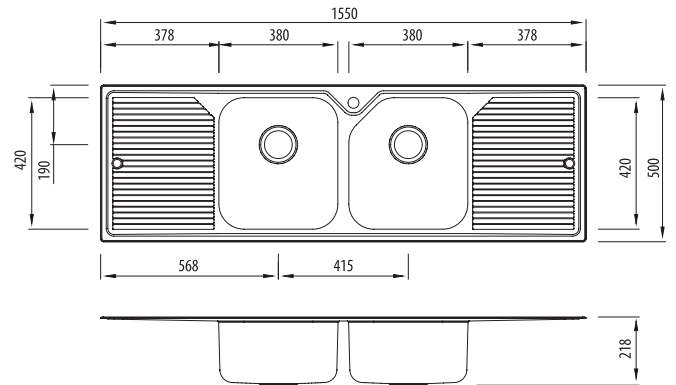

Nu-Petite

Proudly Aussie made

All dimensions in mm

NP653

Double Bowl Topmount Sink With Double Drainer

Specifications /

Sink size	1550W x 500H mm
Bowl size	Main Bowl 380W x 420H x 200D / 30L 5 Side Bowl 380W x 420H x 200D / 28L
Construction	2 piece, bowls and drainer seam welded
Material	304 grade, 18/10 polished stainless steel (0.8 mm thick)
Installation	Topmount
Fixings	Adjustable clips and sealing foam supplied
Min cabinet size	900 mm
Tap holes	1 tap hole only
Waste fittings	2 x 90 mm basket wastes included
Overflow	Not available
Carton size	1615 x 565 x 240 mm
Weight	14.5 kg
Warranty	Lifetime manufacturer's warranty (refer to oliveri.com.au)
Maintenance and care instructions	All surfaces should be cleaned with mild liquid detergent or soap and water. To maintain the shine on your Oliveri stainless steel sink, we recommended the use of any of the easy to obtain, non-abrasive stainless steel cleaners or metal polishes.