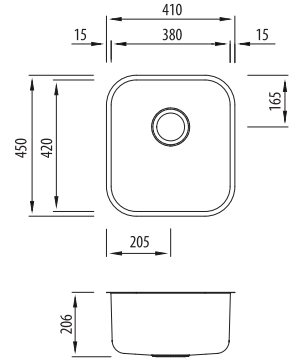

Nu-Petite

Proudly Aussie made

All dimensions in mm

NP650U

Single Bowl Undermount Sink

Specifications /

Sink size	410W x 450H mm
Bowl size	Main Bowl 380W x 420H x 200D / 30L
Construction	Single piece
Material	304 grade, 18/10 brushed stainless steel (0.8 mm thick)
Installation	Undermount
Fixings	Available on request
Min cabinet size	500 mm
Tap holes	N/A
Waste fittings	1 x 90 mm basket waste included
Overflow	Not available
Carton size	507 x 426 x 206 mm
Weight	5 kg
Warranty	Lifetime manufacturer's warranty (refer to oliveri.com.au)
Maintenance and care instructions	All surfaces should be cleaned with mild liquid detergent or soap and water. To maintain the shine on your Oliveri stainless steel sink, we recommended the use of any of the easy to obtain, non-abrasive stainless steel cleaners or metal polishes.