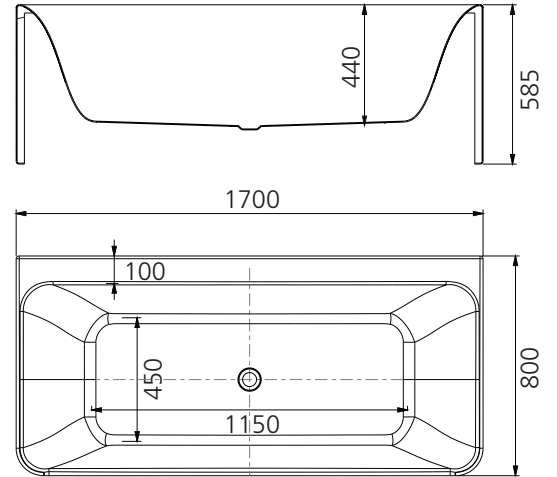

## MU1700

Freestanding Back To Wall Bath 1700mm

All dimensions in mm

### Specifications /

<b>Construction</b>	2 piece with seamless finish
<b>Material</b>	Lucite acrylic
<b>Finish</b>	High gloss
<b>Colour</b>	White
<b>Waste outlet</b>	Not included (waste hole diameter 51mm)
<b>Overflow</b>	Not available
<b>Capacity</b>	252L
<b>Installation</b>	Back to wall
<b>Weight</b>	36.0kg
<b>Dimensions</b>	1700W x 800D x 585H mm
<b>Warranty</b>	10 years replacement products, 1 year parts and labour (refer to <a href="http://oliveri.com.au">oliveri.com.au</a> )
<b>Maintenance and care instructions</b>	All surfaces should be cleaned with mild liquid detergent or soap and water. Do not use cream cleaners or citrus based cleaning products, as they are abrasive. Use of unsuitable cleaning agents may damage the surface. Any damage caused in this way will not be covered by warranty.