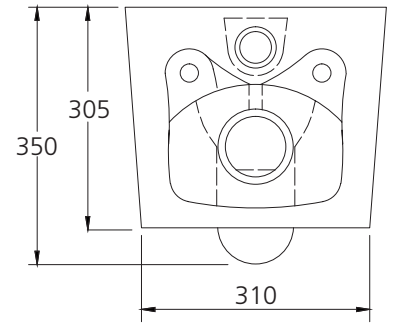

Munich

MU0503 (Pan: MU0503/ Seat: MU1263SC / Flush Plate - Refer code below when ordering)
MU503RDPPCR, MU503SQPPCR, MU503RDPPBK, MU503SQPPBK
 Wall Hung Toilet Suite

MU503RDPPCR

MU503SQPPCR

MU503RDPPBK

MU503SQPPBK

*Specify flush plate code when ordering.

Specifications /

WELs Rating	4 star, 3.5L avg flush volume
Pan	Rimless/Easy-clean design
Trap(s)	P-trap installation (refer drawing)
Cistern	Geberit Sigma8 Concealed Cistern with Frame (Dual flush valve 4.5L/3L)
Fixing	The toilet is fixed with a Geberit concealed water tank in wall.
Seat	Soft close and quick release toilet seat is provided as standard. Compression moulded toilet seat, fitted with buffers and metal hinges.
Colours	White (with chrome or black flush plate)
Installation	The installation of the toilet suite shall be in accordance with the normal minimum drain line grade requirements in AS/NZS 3500.2.
Materials	Vitreous china
Weight	30kg
Parts list	UF toilet seat, Geberit double flushing valve, standard pipe.
Warranty	10 years vitreous china cistern and pan replacement of product; 2 years valves, fittings and seat; 1 year seals and labour (refer to oliveri.com.au/service-and-warranty-au)
Maintenance and care instructions	All surfaces should be cleaned with mild liquid detergent or soap and water. Do not use cream cleaners or citrus based cleaning products, as they are abrasive. Use of unsuitable cleaning agents may damage the surface. Any damage caused in this way will not be covered by warranty.