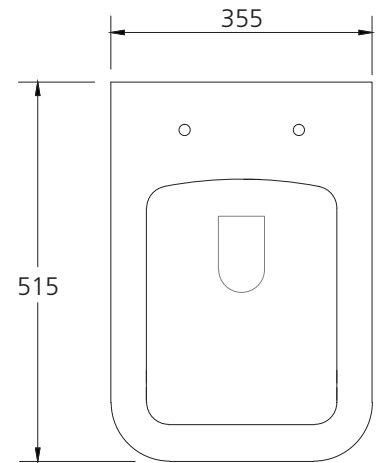

Munich

MU0503 (Pan: MU0503/ Seat: MU1263SC / Flush Plate - Refer code below when ordering)
MU503RDPPCR, MU503SQPPCR, MU503RDPPBK, MU503SQPPBK
 Wall Hung Toilet Suite

MU503RDPPCR

MU503SQPPCR

MU503RDPPBK

MU503SQPPBK

*Specify flush plate code when ordering.

Specifications /

WELs Rating	4 star, 3.5L avg flush volume
Pan	Rimless/Easy-clean design
Trap(s)	P-trap installation (refer drawing)
Cistern	Geberit Sigma8 Concealed Cistern with Frame (Dual flush valve 4.5L/3L)
Fixing	The toilet is fixed with a Geberit concealed water tank in wall.
Seat	Soft close and quick release toilet seat is provided as standard. Compression moulded toilet seat, fitted with buffers and metal hinges.
Colours	White (with chrome or black flush plate)
Installation	The installation of the toilet suite shall be in accordance with the normal minimum drain line grade requirements in AS/NZS 3500.2.
Materials	Vitreous china
Weight	30kg
Parts list	UF toilet seat, Geberit double flushing valve, standard pipe.
Warranty	10 years vitreous china cistern and pan replacement of product; 2 years valves, fittings and seat; 1 year seals and labour (refer to oliveri.com.au/service-and-warranty-au)
Maintenance and care instructions	All surfaces should be cleaned with mild liquid detergent or soap and water. Do not use cream cleaners or citrus based cleaning products, as they are abrasive. Use of unsuitable cleaning agents may damage the surface. Any damage caused in this way will not be covered by warranty.