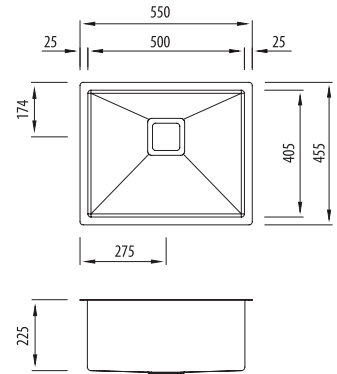

Professional Series

PR1180U

Large Bowl Undermount Sink

All dimensions in mm

Specifications /

Sink size	550W x 455H mm
Bowl size	Grand Bowl 500W x 405H x 225D / 46L
Construction	Fabricated with 10 mm radius corners, Softtone® and soundproofing.
Material	304 grade, 18/10 brushed stainless steel (1.5 mm thick)
Installation	Undermount
Fixings	Undermount clips supplied
Min cabinet size	600 mm
Tap holes	N/A
Waste fittings	1 x 90 mm basket waste included
Overflow	Not available
Carton size	525 x 620 x 290 mm
Weight	10 kg
Warranty	Lifetime manufacturer's warranty (refer to oliveri.com.au)
Maintenance and care instructions	All surfaces should be cleaned with mild liquid detergent or soap and water. To maintain the shine on your Oliveri stainless steel sink, we recommended the use of any of the easy to obtain, non-abrasive stainless steel cleaners or metal polishes.