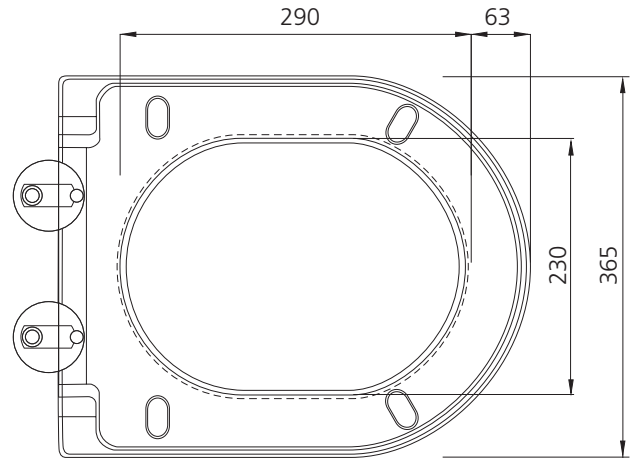

Dublin

DU1343BST
White Toilet Seat

All dimensions in mm

Specifications /

Materials	UF Polymer / Stainless Steel / Nylon
Quick release	Yes
Soft close	Yes
Parts list	Seat, seat cover, hinges, hinge connectors, hinge covers
Warranty	2 years (refer to oliveri.com.au)
Maintenance and care instructions	All surfaces should be cleaned with mild liquid detergent or soap and water. Do not use cream cleaners or citrus based cleaning products, as they are abrasive. Use of unsuitable cleaning agents may damage the surface. Any damage caused in this way will not be covered by warranty.