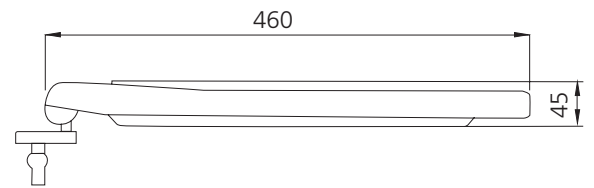

Dublin

DU1343BST
White Toilet Seat

All dimensions in mm

Specifications /

Materials	UF Polymer / Stainless Steel / Nylon
Quick release	Yes
Soft close	Yes
Parts list	Seat, seat cover, hinges, hinge connectors, hinge covers
Warranty	2 years (refer to oliveri.com.au)
Maintenance and care instructions	All surfaces should be cleaned with mild liquid detergent or soap and water. Do not use cream cleaners or citrus based cleaning products, as they are abrasive. Use of unsuitable cleaning agents may damage the surface. Any damage caused in this way will not be covered by warranty.