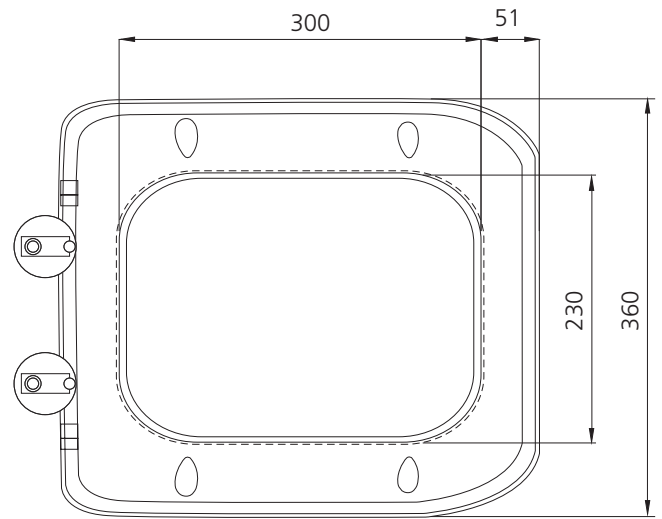

# Munich

**MU1263SC**  
White Toilet Seat

All dimensions in mm