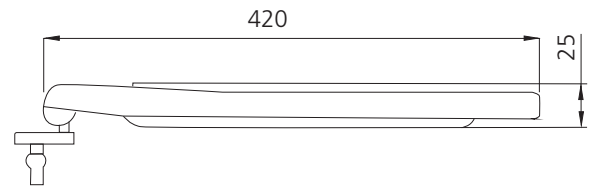

# Munich

**MU1263SC**  
White Toilet Seat

All dimensions in mm