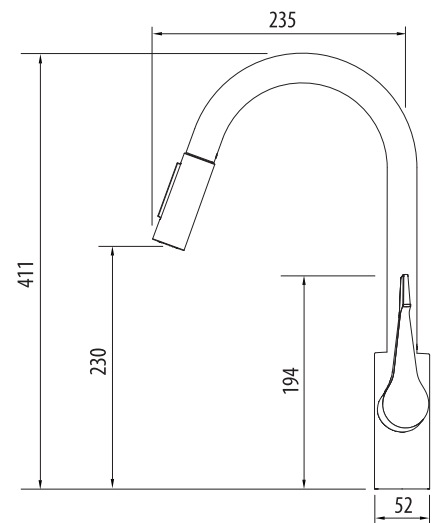

# Cento<sup>®</sup> Variarc XL

German made 

All dimensions in mm

14803003

Pull Out Spray Mixer

## NOTE

Shower spray button is non-lockable.

## Specifications /

<b>WELs rating</b>	4 Stars, 7.5L per minute
<b>Temperature rating (min / max)</b>	1°C - 70°C
<b>Pressure rating (min / max)</b>	100 kPa - 500 kPa
<b>Finish</b>	Polished chrome
<b>Other available finishes</b>	Not available
<b>Materials</b>	Brass body (DR)
<b>Cartridge size</b>	35 mm
<b>Cartridge type</b>	M2 Ceramic cartridge
<b>Carton size</b>	557 x 310 x 80 mm
<b>Product weight</b>	4.5 kg
<b>Mixer height</b>	411 mm
<b>Water supply</b>	Mains
<b>Warranty</b>	15 year warranty (refer to <a href="http://oliveri.com.au">oliveri.com.au</a> for details)
<b>Maintenance and care instructions</b>	All surfaces should be cleaned with mild liquid detergent or soap and water. Do not use cream cleaners or citrus based cleaning products, as they are abrasive. Use of unsuitable cleaning agents may damage the surface. Any damage caused in this way will not be covered by warranty.