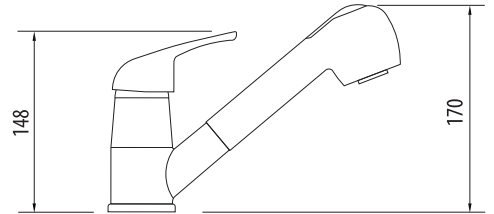

### Specifications /

<b>WELs rating</b>	4 Stars, 7.5L per minute
<b>Temperature rating (min / max)</b>	1°C - 50°C
<b>Pressure rating (min / max)</b>	150 kPa - 500 kPa
<b>Finish</b>	Polished chrome
<b>Other available finishes</b>	Not available
<b>Materials</b>	Brass body (DR)
<b>Cartridge size</b>	40 mm
<b>Cartridge type</b>	Ceramic disc cartridge
<b>Carton size</b>	420 x 250 x 80 mm
<b>Product weight</b>	2 kg
<b>Mixer height</b>	170 mm
<b>Water supply</b>	Mains
<b>Warranty</b>	10 year warranty* (refer to <a href="http://oliveri.com.au">oliveri.com.au</a> for details)
<b>Maintenance and care instructions</b>	All surfaces should be cleaned with mild liquid detergent or soap and water. Do not use cream cleaners or citrus based cleaning products, as they are abrasive. Use of unsuitable cleaning agents may damage the surface. Any damage caused in this way will not be covered by warranty.