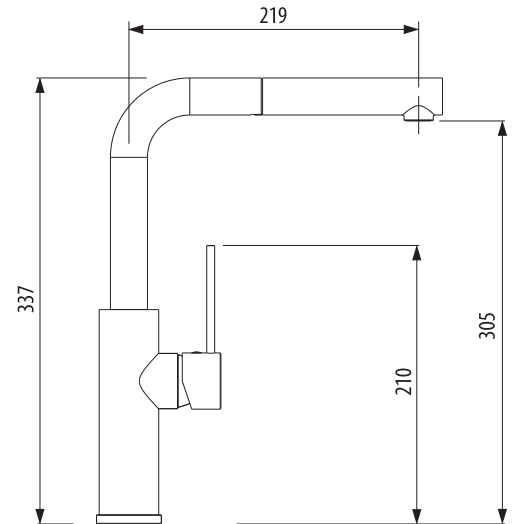

Mito

MT0079C

Pull Out Mixer

Italian made

All dimensions in mm

Specifications /

WELs rating	4 Stars, 6.5L per minute
Temperature rating (min / max)	1°C - 70°C
Pressure rating (min / max)	100 kPa - 600 kPa
Finish	Polished chrome
Other available finishes	Brushed chrome
Materials	Brass body (DR)
Cartridge size	35 mm
Cartridge type	Ceramic disc cartridge
Carton size	490 x 390 x 75 mm
Product weight	2.5 kg
Mixer height	337 mm
Water supply	Mains
Warranty	15 year warranty* (refer to oliveri.com.au for details)
Maintenance and care instructions	All surfaces should be cleaned with mild liquid detergent or soap and water. Do not use cream cleaners or citrus based cleaning products, as they are abrasive. Use of unsuitable cleaning agents may damage the surface. Any damage caused in this way will not be covered by warranty.