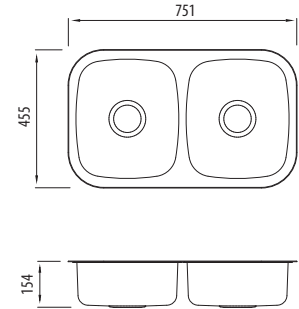

Endeavour

Proudly Aussie made

All dimensions in mm

EE63U

Double Bowl Undermount Sink

Specifications /

Sink size	750W x 455H mm
Bowl size	Main Bowl 330W x 385H x 155D / 17L Main Bowl 330W x 385H x 155D / 17L
Construction	2 piece, bowls and rim seam welded
Material	304 grade, 18/10 polished stainless steel (0.8 mm thick)
Installation	Undermount
Fixings	Available on request
Min cabinet size	800 mm
Tap holes	N/A
Waste fittings	2 x 90 mm basket wastes included
Overflow	Special order option available
Carton size	770 x 460 x 190 mm
Weight	5 kg
Warranty	Lifetime manufacturer's warranty (refer to oliveri.com.au)
Maintenance and care instructions	All surfaces should be cleaned with mild liquid detergent or soap and water. To maintain the shine on your Oliveri stainless steel sink, we recommended the use of any of the easy to obtain, non-abrasive stainless steel cleaners or metal polishes.