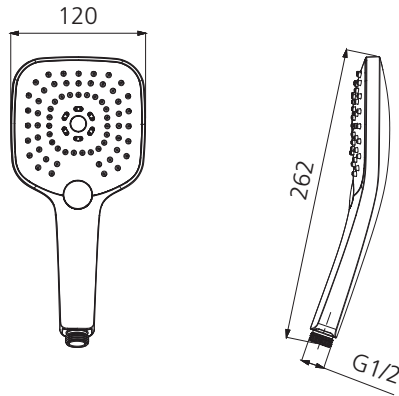

Monaco

MO168013HBN

Brushed Nickel Hand Shower Head

All dimensions in mm

Specifications /

WELs rating	3 Stars, 9L per minute
Temperature rating (min / max)	1°C - 65°C
Pressure rating (min / max)	150 kPa - 500 kPa
Finish	Brushed nickel (PVD)
Shower head functions	Three spray functions
Materials	ABS Plastic
Water supply	Mains
Connections	G 1/2 BSP
Product weight	0.27kg
Parts List	Hand shower x 1
Warranty	2 years plastic hand piece; 1 year finish and labour (refer to oliveri.com.au)
Maintenance and care instructions	All surfaces should be cleaned with mild liquid detergent or soap and water. Do not use cream cleaners or citrus based cleaning products, as they are abrasive. Use of unsuitable cleaning agents may damage the surface. Any damage caused in this way will not be covered by warranty.