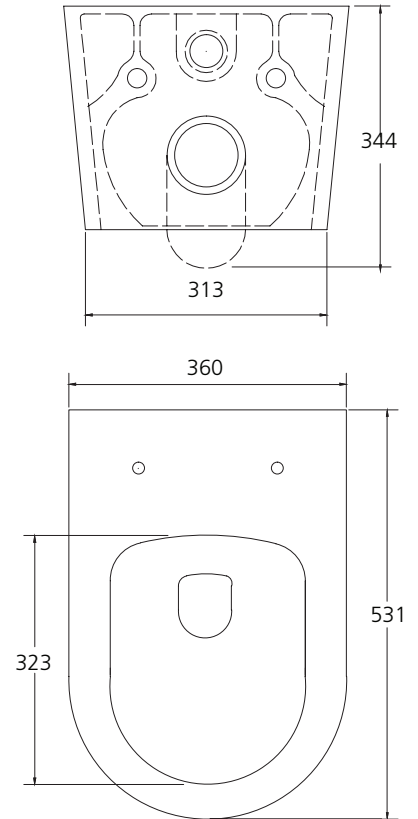

# Oslo

**OS513** (Pan: OS513 / Seat: VI1273ST / Flush Plate - Refer code below when ordering)  
**OS513RDPPCR, OS513SQPPCR, OS513RDPPBK, OS513SQPPBK**

Wall Hung and Inwall Toilet Suite

All dimensions in mm

OS513RDPPCR

OS513SQPPCR

OS513RDPPBK

OS513SQPPBK

\*Specify flush plate code when ordering.

## Specifications /

<b>WELs Rating</b>	4 star, 3.5L avg flush volume
<b>Pan</b>	Rimless/Easy-clean design
<b>Traps</b>	P-trap installation
<b>Set outs</b>	P-trap set out refer drawing
<b>Cistern</b>	Geberit Sigma8 Concealed Cistern with Frame (Dual flush valve 4.5L/3L)
<b>Fixing</b>	The toilet is fixed with a Geberit concealed water tank in wall.
<b>Seat</b>	Soft close and quick release toilet seat is provided as standard. Compression moulded toilet seat, fitted with buffers and metal hinges.
<b>Colour</b>	White
<b>Installation</b>	The installation of the toilet suite shall be in accordance with the normal minimum drain line grade requirements in AS/NZS 3500.2.
<b>Materials</b>	Vitreous china
<b>Weight</b>	Pan is 26.8 kg
<b>Parts list</b>	UF toilet seat, Geberit double flushing valve, standard pipe.
<b>Warranty</b>	10 years vitreous china cistern and pan replacement of product; 2 years valves, fittings and seat; 1 year seals and labour (refer to oliveri.com.au)
<b>Maintenance and care instructions</b>	All surfaces should be cleaned with mild liquid detergent or soap and water. Do not use cream cleaners or citrus based cleaning products, as they are abrasive. Use of unsuitable cleaning agents may damage the surface. Any damage caused in this way will not be covered by warranty.

## SET OUT DRAWING

All dimensions in mm

**OS513** (Pan: OS513 / Seat: VI1273ST / Flush Plate - Refer code below when ordering)  
**OS513RDPPCR, OS513SQPPCR, OS513RDPPBK, OS513SQPPBK**  
 Wall Hung and Inwall Toilet Suite