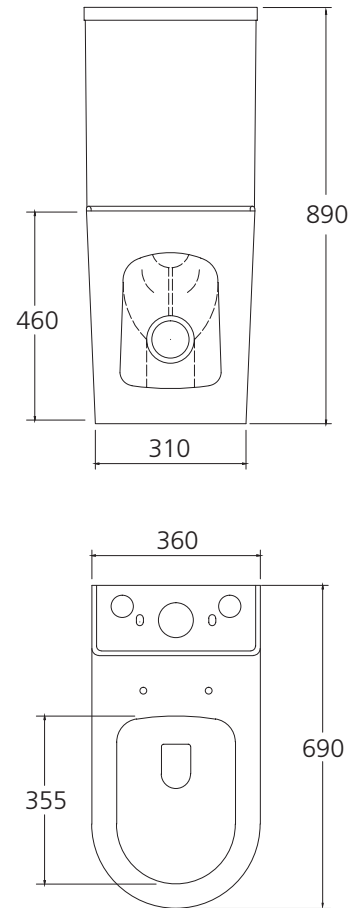

Vienna

VI1273CH (Pan: VI127H3T / Cistern: VI127H3W / Seat: VI1273ST)

Comfort Height Back To Wall Toilet Suite

All dimensions in mm

Specifications /

WELs Rating	4 star, 3.5L avg flush volume (4.5/3L)
Pan	Rimless/Easy-clean design
Traps	Universal (S or P Trap)
Set outs	S-trap set out 50mm - 170mm as standard. P-trap set out 185mm floor to centre of outlet.
Inlet	Bottom or back inlet
Cistern	Geberit dual flush valve (4.5L/3L)
Fixing	The cistern is fixed directly to the pan with a robust concealed base fixing
Seat	Soft close and quick release toilet seat is provided as standard. Compression moulded toilet seat, fitted with buffers and metal hinges.
Colour	White
Installation	The installation of the toilet suite shall be in accordance with the normal minimum drain line grade requirements in AS/NZS 3500.2.
Materials	Vitreous china
Weight	65.8kg
Parts list	UF toilet seat, Geberit double flushing valve, square button, standard pipe.
Warranty	10 years vitreous china cistern and pan replacement of product; 2 years valves, fittings and seat; 1 year seals and labour (refer to oliveri.com.au)
Maintenance and care instructions	All surfaces should be cleaned with mild liquid detergent or soap and water. Do not use cream cleaners or citrus based cleaning products, as they are abrasive. Use of unsuitable cleaning agents may damage the surface. Any damage caused in this way will not be covered by warranty.

Vienna

SET OUT DRAWING

All dimensions in mm

VI1273CH (Pan: VI127H3T / Cistern: VI127H3W / Seat: VI1273ST)
 Comfort Height Back To Wall Toilet Suite

OPTIONAL SET OUT DRAWING