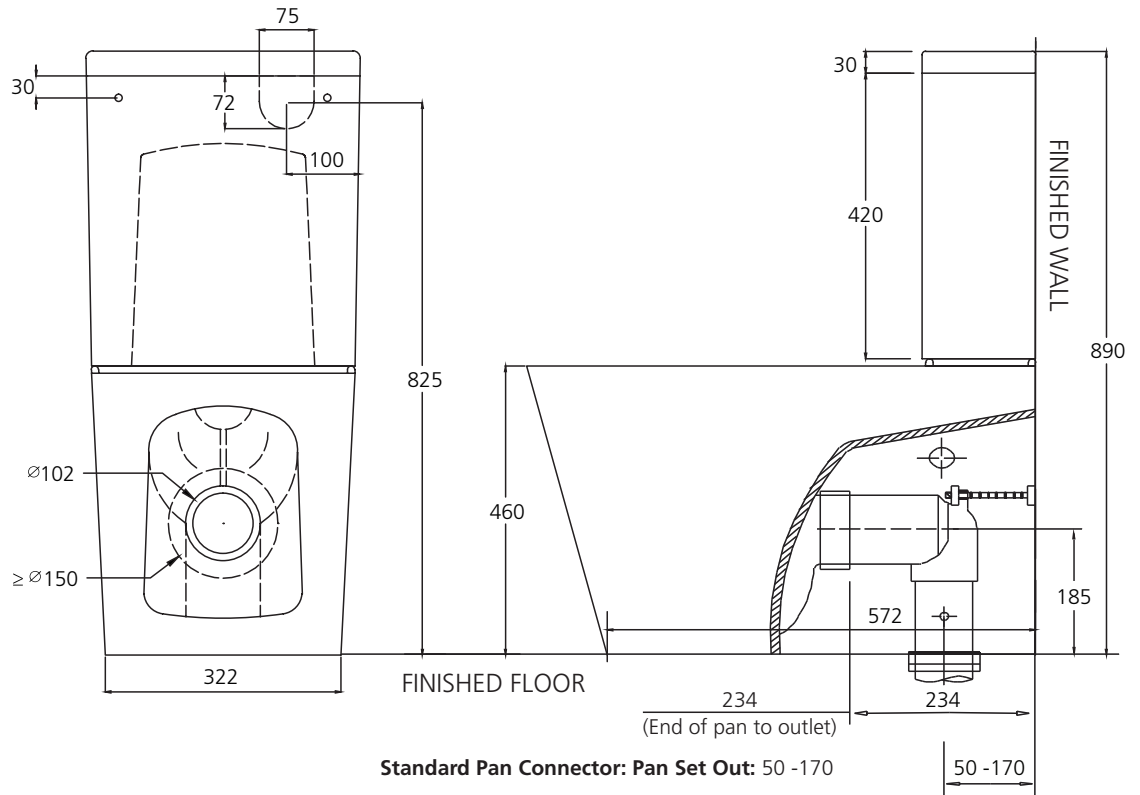

Vienna

VI1273CH (Pan: VI127H3T / Cistern: VI127H3W / Seat: VI1273ST)

Comfort Height Back To Wall Toilet Suite

All dimensions in mm

Specifications /

WELs Rating	4 star, 3.5L avg flush volume (4.5/3L)
Pan	Rimless/Easy-clean design
Traps	Universal (S or P Trap)
Set outs	S-trap set out 50mm - 170mm as standard. P-trap set out 185mm floor to centre of outlet.
Inlet	Bottom or back inlet
Cistern	Geberit dual flush valve (4.5L/3L)
Fixing	The cistern is fixed directly to the pan with a robust concealed base fixing
Seat	Soft close and quick release toilet seat is provided as standard. Compression moulded toilet seat, fitted with buffers and metal hinges.
Colour	White
Installation	The installation of the toilet suite shall be in accordance with the normal minimum drain line grade requirements in AS/NZS 3500.2.
Materials	Vitreous china
Weight	65.8kg
Parts list	UF toilet seat, Geberit double flushing valve, square button, standard pipe.
Warranty	10 years vitreous china cistern and pan replacement of product; 2 years valves, fittings and seat; 1 year seals and labour (refer to oliveri.com.au)
Maintenance and care instructions	All surfaces should be cleaned with mild liquid detergent or soap and water. Do not use cream cleaners or citrus based cleaning products, as they are abrasive. Use of unsuitable cleaning agents may damage the surface. Any damage caused in this way will not be covered by warranty.

Vienna

SET OUT DRAWING

All dimensions in mm

VI1273CH (Pan: VI127H3T / Cistern: VI127H3W / Seat: VI1273ST)
 Comfort Height Back To Wall Toilet Suite

OPTIONAL SET OUT DRAWING