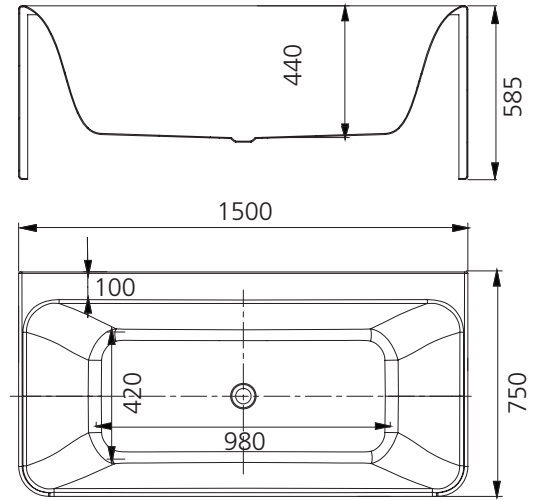

Munich

MU1500

Freestanding Back To Wall Bath 1500mm

All dimensions in mm

Specifications /

Construction	2 piece with seamless finish
Material	Lucite acrylic
Finish	High gloss
Colour	White
Waste outlet	Pop up waste sold separately (chrome, matte black or brushed nickel)
Overflow	Not available
Capacity	218 L
Installation	Back to wall
Weight	34.0kg
Dimensions	1500W x 750D x 585H mm
Warranty	10 years replacement products, 1 year parts and labour (refer to oliveri.com.au)
Maintenance and care instructions	All surfaces should be cleaned with mild liquid detergent or soap and water. Do not use cream cleaners or citrus based cleaning products, as they are abrasive. Use of unsuitable cleaning agents may damage the surface. Any damage caused in this way will not be covered by warranty.