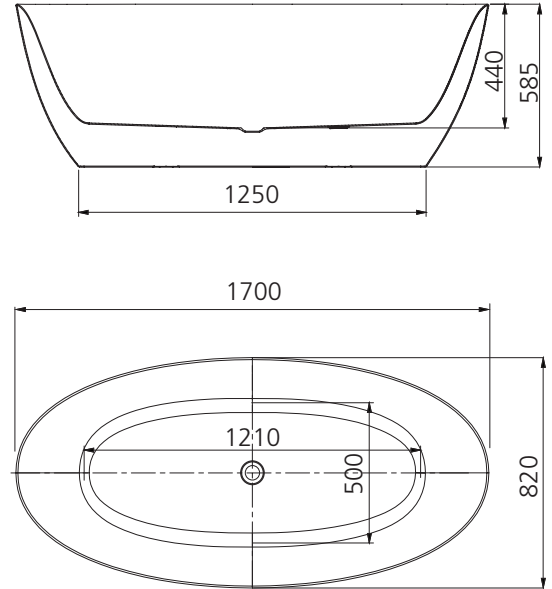

Naples

NA1700

Freestanding Bath 1700mm

All dimensions in mm

Specifications /

Construction	2 piece with seamless finish
Material	Lucite acrylic
Finish	High gloss
Colour	White
Waste outlet	Pop up waste sold separately (chrome, matte black or brushed nickel)
Overflow	Not available
Capacity	268L
Installation	Freestanding
Weight	36.0kg
Dimensions	1700W x 820H x 585D mm
Warranty	10 years replacement products, 1 year parts and labour (refer to oliveri.com.au)
Maintenance and care instructions	All surfaces should be cleaned with mild liquid detergent or soap and water. Do not use cream cleaners or citrus based cleaning products, as they are abrasive. Use of unsuitable cleaning agents may damage the surface. Any damage caused in this way will not be covered by warranty.