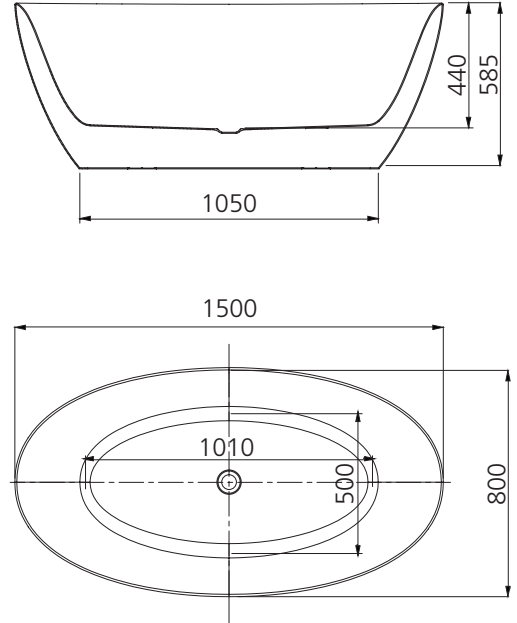

# Naples

**NA1500**

Freestanding Bath 1500mm

All dimensions in mm

## Specifications /

<b>Construction</b>	2 piece with seamless finish
<b>Material</b>	Lucite acrylic
<b>Finish</b>	High gloss
<b>Colour</b>	White
<b>Waste outlet</b>	Pop up waste sold separately (chrome, matte black or brushed nickel)
<b>Overflow</b>	Not available
<b>Capacity</b>	208L
<b>Installation</b>	Freestanding
<b>Weight</b>	33.0kg
<b>Dimensions</b>	1500W x 800H x 585D mm
<b>Warranty</b>	10 years replacement products, 1 year parts and labour (refer to <a href="http://oliveri.com.au">oliveri.com.au</a> )
<b>Maintenance and care instructions</b>	All surfaces should be cleaned with mild liquid detergent or soap and water. Do not use cream cleaners or citrus based cleaning products, as they are abrasive. Use of unsuitable cleaning agents may damage the surface. Any damage caused in this way will not be covered by warranty.