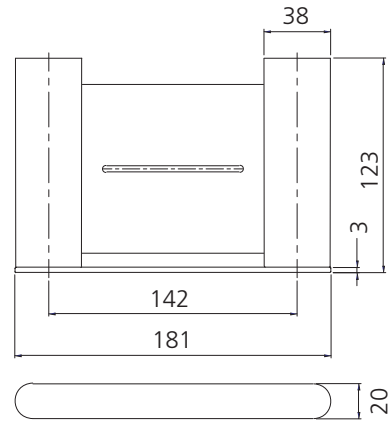

# Madrid

**MA859F26CR**  
 Chrome Soap Holder