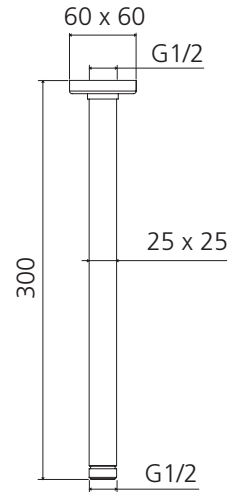

Monaco

MO0007CR

Chrome Ceiling Mounted Shower Arm

Specifications /

WELs rating	NA
Temperature rating (min / max)	1°C - 65°C
Pressure rating (min / max)	150 kPa - 500 kPa
Finish	Chrome (electroplating)
Materials	Brass
Water supply	Mains
Connections	G 1/2 Female
Mounting methods	Ceiling mounted
Product weight	0.58kg
Parts List	Shower arm x 1, flange x 1
Warranty	2 years shower arm, 1 year finish and labour (refer to oliveri.com.au)
Maintenance and care instructions	All surfaces should be cleaned with mild liquid detergent or soap and water. Do not use cream cleaners or citrus based cleaning products, as they are abrasive. Use of unsuitable cleaning agents may damage the surface. Any damage caused in this way will not be covered by warranty.