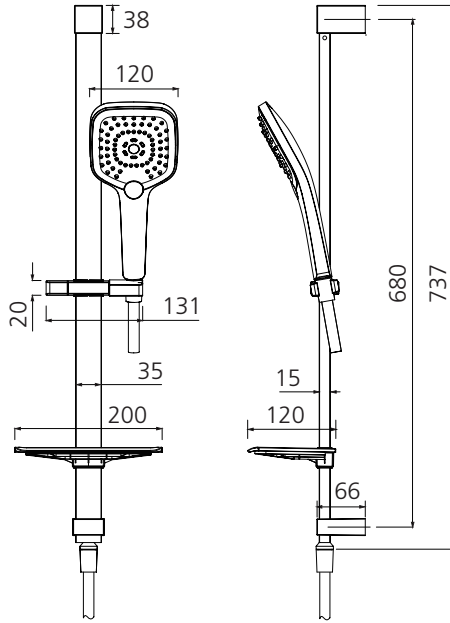

# Monaco

**MO168013CR**

Chrome Hand Shower With Rail

## Specifications /

<b>WELs rating</b>	3 Stars, 9L per minute
<b>Temperature rating (min / max)</b>	1°C - 65°C
<b>Pressure rating (min / max)</b>	150 kPa - 500 kPa
<b>Finish</b>	Chrome (electroplating)
<b>Shower head functions</b>	Three spray functions
<b>Materials</b>	Brass/ABS plastic
<b>Water supply</b>	Mains
<b>Connections</b>	G 1/2 BSP
<b>Mounting methods</b>	Wall mounted
<b>Product weight</b>	2.04kg
<b>Parts List</b>	Hand shower x 1, hose x 1 slider rail x 1, soap dish x 1
<b>Warranty</b>	15 years main body; 2 years shower head, shower arm, plastic hand piece, hose, seals, o'rings; 1 year finish and labour (refer to <a href="http://oliveri.com.au">oliveri.com.au</a> )
<b>Maintenance and care instructions</b>	All surfaces should be cleaned with mild liquid detergent or soap and water. Do not use cream cleaners or citrus based cleaning products, as they are abrasive. Use of unsuitable cleaning agents may damage the surface. Any damage caused in this way will not be covered by warranty.