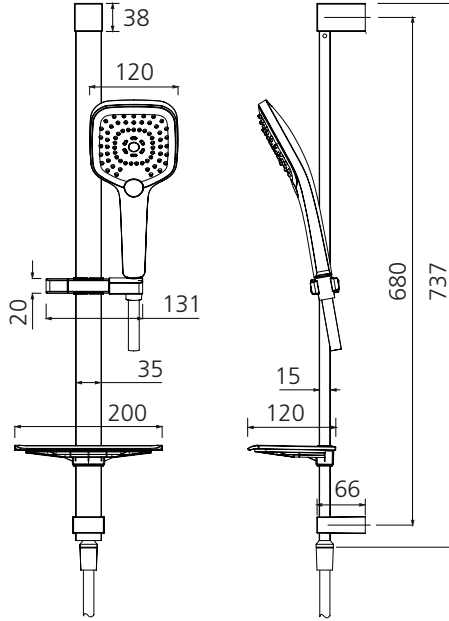

# Monaco

**MO168013MB**

Matte Black Hand Shower With Rail

## Specifications /

<b>WELs rating</b>	3 Stars, 9L per minute
<b>Temperature rating (min / max)</b>	1°C - 65°C
<b>Pressure rating (min / max)</b>	150 kPa - 500 kPa
<b>Finish</b>	Matte black (powder coated)
<b>Shower head functions</b>	Three spray functions
<b>Materials</b>	Brass/ABS plastic
<b>Water supply</b>	Mains
<b>Connections</b>	G 1/2 BSP
<b>Mounting methods</b>	Wall mounted
<b>Product weight</b>	2.04kg
<b>Parts List</b>	Hand shower x 1, hose x 1 slider rail x 1, soap dish x 1
<b>Warranty</b>	3 years main body; 2 years shower head, shower arm, plastic hand piece, hose, seals, o'rings; 1 year finish and labour (refer to <a href="http://oliveri.com.au">oliveri.com.au</a> )
<b>Maintenance and care instructions</b>	All surfaces should be cleaned with mild liquid detergent or soap and water. Do not use cream cleaners or citrus based cleaning products, as they are abrasive. Use of unsuitable cleaning agents may damage the surface. Any damage caused in this way will not be covered by warranty.