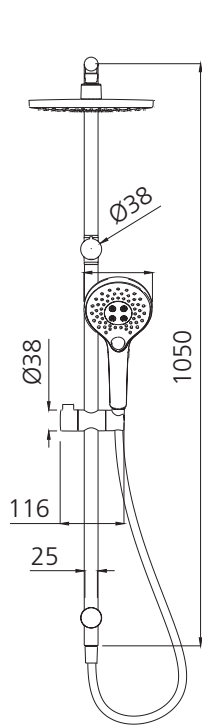

Rome

RO36341CR

Chrome Dual Shower Set

All dimensions in mm

Specifications /

WELs rating	3 Stars, 9L per minute
Temperature rating (min / max)	1°C - 65°C
Pressure rating (min / max)	150 kPa - 500 kPa
Finish	Chrome (electroplating)
Shower head functions	Three spray functions (hand shower)
Materials	Brass/ABS Plastic
Water supply	Mains
Connections	G 1/2 BSP
Mounting methods	Wall mounted
Product weight	2.38kg
Parts List	Hand shower x 1, shower rose x 1, hose x 1, slider rail x 1
Warranty	15 years main body; 2 years shower head, shower arm, plastic hand piece, hose, seals, o'rings; 1 year finish and labour (refer to oliveri.com.au)
Maintenance and care instructions	All surfaces should be cleaned with mild liquid detergent or soap and water. Do not use cream cleaners or citrus based cleaning products, as they are abrasive. Use of unsuitable cleaning agents may damage the surface. Any damage caused in this way will not be covered by warranty.