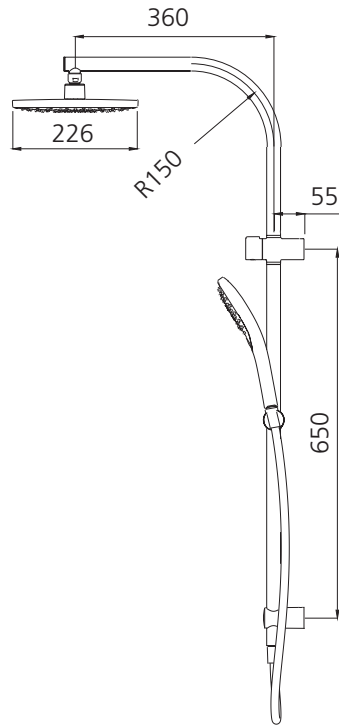

Rome

RO36341CR

Chrome Dual Shower Set

All dimensions in mm

Specifications /

WELs rating	3 Stars, 9L per minute
Temperature rating (min / max)	1°C - 65°C
Pressure rating (min / max)	150 kPa - 500 kPa
Finish	Chrome (electroplating)
Shower head functions	Three spray functions (hand shower)
Materials	Brass/ABS Plastic
Water supply	Mains
Connections	G 1/2 BSP
Mounting methods	Wall mounted
Product weight	2.38kg
Parts List	Hand shower x 1, shower rose x 1, hose x 1, slider rail x 1
Warranty	15 years main body; 2 years shower head, shower arm, plastic hand piece, hose, seals, o'rings; 1 year finish and labour (refer to oliveri.com.au)
Maintenance and care instructions	All surfaces should be cleaned with mild liquid detergent or soap and water. Do not use cream cleaners or citrus based cleaning products, as they are abrasive. Use of unsuitable cleaning agents may damage the surface. Any damage caused in this way will not be covered by warranty.