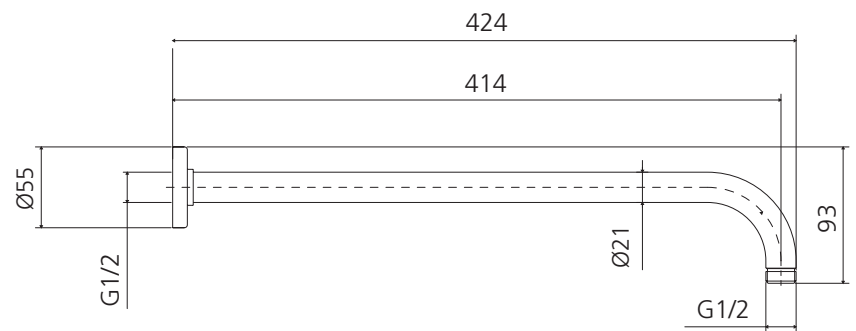

Rome

RO15240CR

Chrome Wall Mounted Shower Arm

Specifications /

WELs rating	NA
Temperature rating (min / max)	1°C - 65°C
Pressure rating (min / max)	150 kPa - 500 kPa
Finish	Chrome (electroplating)
Materials	Brass
Water supply	Mains
Connections	G 1/2 Female
Mounting methods	Wall mounted
Product weight	0.45kg
Parts List	Shower arm x 1, flange x 1
Warranty	2 years shower arm, 1 year finish and labour (refer to oliveri.com.au)
Maintenance and care instructions	All surfaces should be cleaned with mild liquid detergent or soap and water. Do not use cream cleaners or citrus based cleaning products, as they are abrasive. Use of unsuitable cleaning agents may damage the surface. Any damage caused in this way will not be covered by warranty.