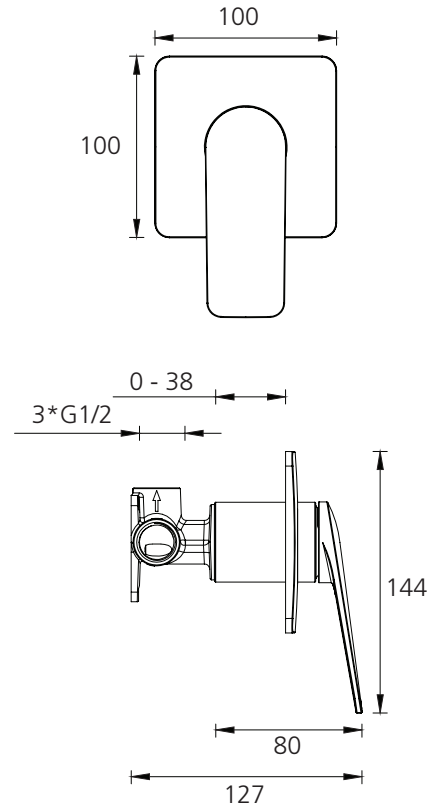

Paris

PA100516MB
Matte Black Wall Mixer

All dimensions in mm

Specifications /

WELs rating	NA
Temperature rating (min / max)	1°C - 65°C
Pressure rating (min / max)	150 kPa - 500 kPa
Finish	Matte black (powder coated)
Materials	Brass body and zinc handle
Cartridge size	35mm
Cartridge type	Ceramic disc cartridge
Product weight	0.97kg
Water supply	Mains
Warranty	15 years cartridge; 10 years body; 5 years seals, tails, fittings, 1 year finish and labour (refer to oliveri.com.au)
Maintenance and care instructions	All surfaces should be cleaned with mild liquid detergent or soap and water. Do not use cream cleaners or citrus based cleaning products, as they are abrasive. Use of unsuitable cleaning agents may damage the surface. Any damage caused in this way will not be covered by warranty.