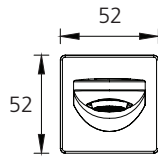

Paris

PA102200CR
Chrome Wall Spout

Specifications /

WELs rating	5 Stars, 6L per minute
Temperature rating (min / max)	1°C - 65°C
Pressure rating (min / max)	150 kPa - 500 kPa
Finish	Chrome (electroplating)
Materials	Brass spout
Product weight	0.59kg
Installation	200mm fixed wall spout
Water supply	Mains
Warranty	10 years body; 5 years seals, tails, fittings, aerators; 1 year finish and labour (refer to oliveri.com.au)
Maintenance and care instructions	All surfaces should be cleaned with mild liquid detergent or soap and water. Do not use cream cleaners or citrus based cleaning products, as they are abrasive. Use of unsuitable cleaning agents may damage the surface. Any damage caused in this way will not be covered by warranty.