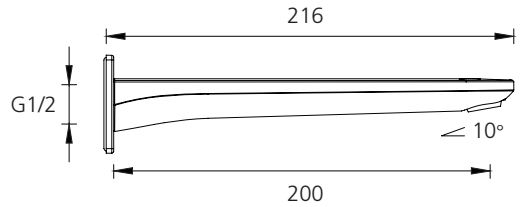

Paris

PA102200CR
Chrome Wall Spout

Specifications /

WELs rating	5 Stars, 6L per minute
Temperature rating (min / max)	1°C - 65°C
Pressure rating (min / max)	150 kPa - 500 kPa
Finish	Chrome (electroplating)
Materials	Brass spout
Product weight	0.59kg
Installation	200mm fixed wall spout
Water supply	Mains
Warranty	10 years body; 5 years seals, tails, fittings, aerators; 1 year finish and labour (refer to oliveri.com.au)
Maintenance and care instructions	All surfaces should be cleaned with mild liquid detergent or soap and water. Do not use cream cleaners or citrus based cleaning products, as they are abrasive. Use of unsuitable cleaning agents may damage the surface. Any damage caused in this way will not be covered by warranty.