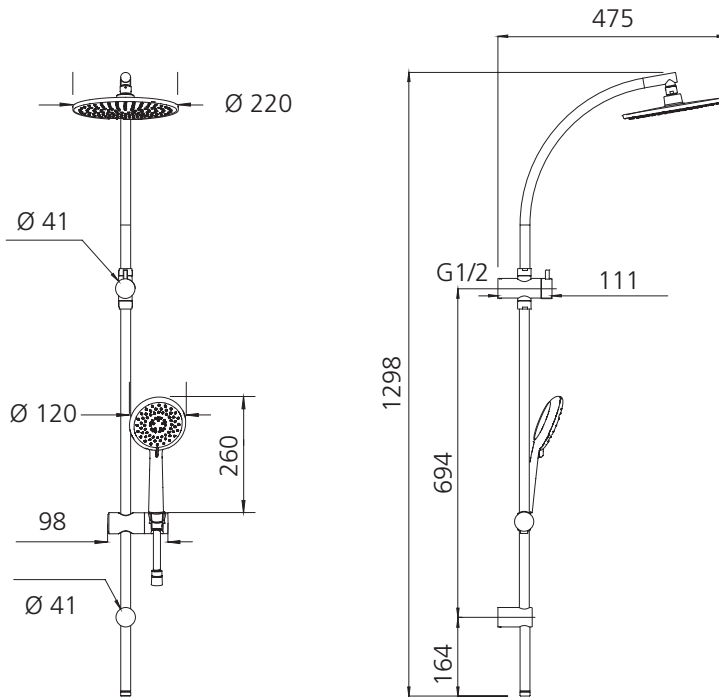

Copenhagen

CO10012CR

Chrome Dual Shower Set

All dimensions in mm

Specifications /

WELs rating	3 Stars, 9L per minute
Temperature rating (min / max)	1°C - 65°C
Pressure rating (min / max)	150 kPa - 500 kPa
Finish	Chrome (electroplating)
Shower head functions	Three spray functions (hand shower)
Materials	Brass / ABS Plastic
Water supply	Mains
Connections	G1/2 Female
Mounting methods	Wall mounted
Product weight	2.85kg
Parts List	Hand shower x 1, shower rose x 1, hose x 1, slider rail x 1, diverter x 1, wall bracket x 2
Warranty	15 years main body; 2 years shower head, shower arm, plastic hand piece, hose, seals, o'rings; 1 year finish and labour (refer to oliveri.com.au)
Maintenance and care instructions	All surfaces should be cleaned with mild liquid detergent or soap and water. Do not use cream cleaners or citrus based cleaning products, as they are abrasive. Use of unsuitable cleaning agents may damage the surface. Any damage caused in this way will not be covered by warranty.