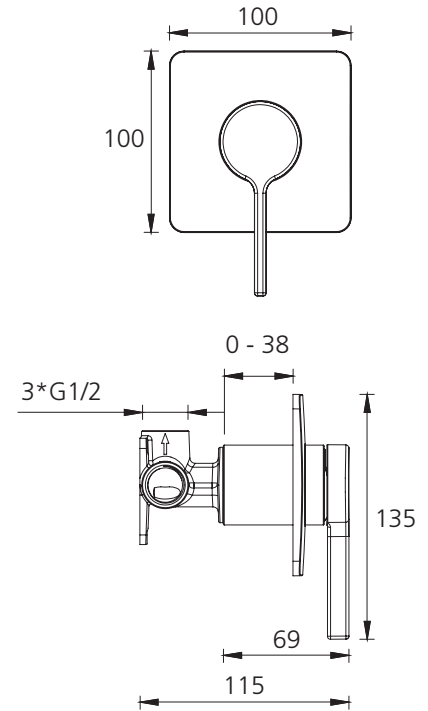

Stockholm

ST093516MB

Matte Black Wall Mixer

All dimensions in mm

Specifications /

WELs rating	NA
Temperature rating (min / max)	1°C - 65°C
Pressure rating (min / max)	150 kPa - 500 kPa
Finish	Matte black (powder coated)
Materials	Brass body and zinc handle
Cartridge size	35mm
Cartridge type	Ceramic disc cartridge
Product weight	0.88kg
Water supply	Mains
Warranty	15 years cartridge; 10 years body; 5 years seals, tails, fittings, 1 year finish and labour (refer to oliveri.com.au)
Maintenance and care instructions	All surfaces should be cleaned with mild liquid detergent or soap and water. Do not use cream cleaners or citrus based cleaning products, as they are abrasive. Use of unsuitable cleaning agents may damage the surface. Any damage caused in this way will not be covered by warranty.