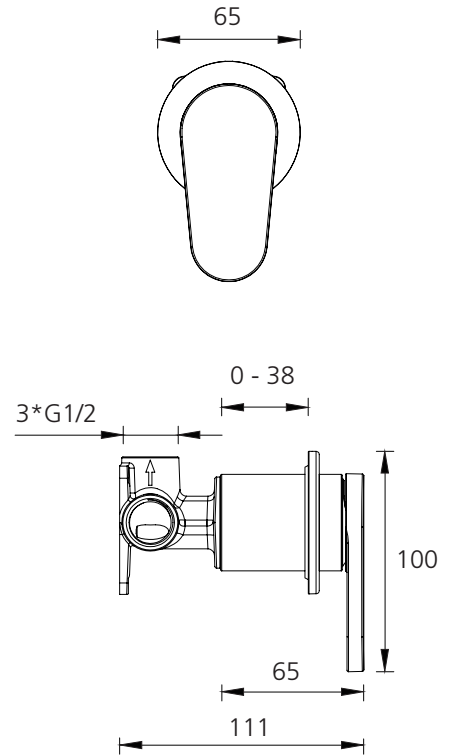

# London

**LON097500CR**  
 Chrome Wall Mixer

## Specifications /

<b>WELS Rating</b>	NA
<b>Temperature rating (min / max)</b>	1°C - 65°C
<b>Pressure rating (min / max)</b>	Min 150 kPa - Max 500 kPa
<b>Finish</b>	Chrome (electroplating)
<b>Materials</b>	Brass body and zinc handle
<b>Cartridge size</b>	35mm
<b>Cartridge type</b>	Ceramic disc cartridge
<b>Product weight</b>	0.82kg
<b>Water supply</b>	Mains
<b>Warranty</b>	15 years cartridge; 10 years body; 5 years seals, tails, fittings, aerators; 1 year finish and labour (refer to <a href="http://oliveri.com.au">oliveri.com.au</a> )
<b>Maintenance and care instructions</b>	All surfaces should be cleaned with mild liquid detergent or soap and water. Do not use cream cleaners or citrus based cleaning products, as they are abrasive. Use of unsuitable cleaning agents may damage the surface. Any damage caused in this way will not be covered by warranty.