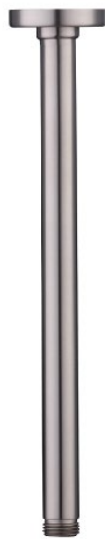

Rome

Ceiling Mounted Shower Arm

Product Code: (RO15293BN)

WELs Rating

NA

Pressure rating (max and min)

Min 150 kPa - Max 500 kPa

Finish

Brushed nickel (PVD)

Water supply

Mains

Connections

G 1/2 Female

Mounting methods

Ceiling Mounted

Product weight

0.273 kg

Materials used

Brass

Parts list

shower arm*1, flange*1,

Warranty

2 years

Maintenance and care instructions