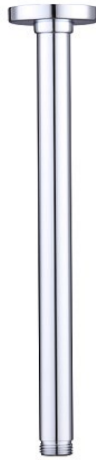

## Rome

Ceiling Mounted Shower Arm

**Product Code: (RO15293CR)**

WELs Rating	NA
Pressure rating (max and min)	Min 150 kPa - Max 500 kPa
Finish	Chrome (Electroplating)
Water supply	Mains
Connections	G 1/2 Female
Mounting methods	Ceiling Mounted
Product weight	0.273 kg
Materials used	Brass
Parts list	shower arm*1, flange*1,
Warranty	2 years
Maintenance and care instructions	Clean with a soft cloth and warm soapy water as necessary-rinse and dry after cleaning.Under no circumstances should abrasive or acid based cleaning products be used.

### Spec Diagram:

(Line drawing)