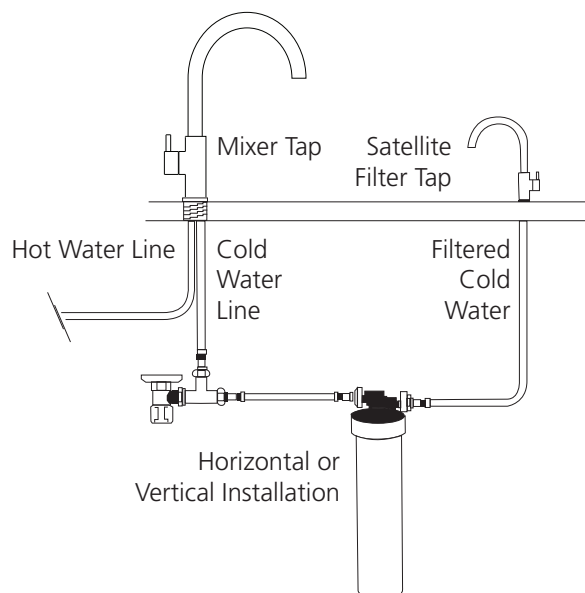

Oliveri®

Model: FS7075

FEATURES

- **Designer Filter Tap**
Finely filters water through designer square goose neck satellite filter tap.
- **1 Micron Filtration**
Finely filters to 1 micron and polishes mains water to a premium quality.
- **Latest Technology**
The latest carbon block technology absorbs chlorine, bad tastes, odours, dirt, rust and cysts.
- **Maintains Minerals**
Maintains healthy minerals and salts as well as fluoride.
- **Easy Installation**
Compatible with any bench top including solid surface. Easy to install with a space saving design.

AVAILABLE FINISHES

CHROME FINISH

INCLUSIONS

- Cold water isolation mini cistern tap
- Dual check non return valve
- Stainless braided pex hose 550mm
- Head assembly with mounting bracket
- Oliveri filter cartridge (FR7905)
- Stainless braided pex hose 750mm
- Chrome plated filter tap with adaptor
- Filter change alarm monitor
- Mounting screws and plumber tape
- Installation instructions
- Owner's manual
- Warranty card

SPECIFICATIONS

Description

Satellite Water Filtration System with Square Goose Neck Filter Tap

Replacement Cartridge Model

Micron Rating

1 micron with limescale reduction

Max Flow Rate

0 - 1.9 L per min.

Temperature

2 - 38°C

Capacity

9,450 litres or 1 year whichever comes sooner (†)

System Connection required

½" bsp

Filter Tap hole required

13mm