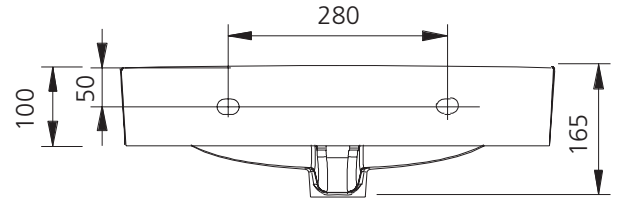

# Vienna

**VI7131B**

Wall Hung Basin

All dimensions in mm

## Specifications /

<b>Tap holes</b>	1 tap hole
<b>Waste outlet</b>	Pop up waste sold separately (chrome, matte black or brushed nickel)
<b>Overflow</b>	Included (with plastic chrome plated overflow ring)
<b>Colour</b>	White
<b>Basin size</b>	550 W x 410 H x 165 D mm
<b>Bowl size</b>	550 W x 290 H x 130 D mm
<b>Bowl capacity</b>	5.5 L
<b>Material</b>	Vitreous china
<b>Installation</b>	Wall hung
<b>Weight</b>	14.0 kg
<b>Warranty</b>	20 years replacement parts, 1 year labour (see Oliveri website for full details)
<b>Maintenance and care instructions</b>	All surfaces should be cleaned with mild liquid detergent or soap and water. Do not use cream cleaners or citrus based cleaning products, as they are abrasive. Use of unsuitable cleaning agents may damage the surface. Any damage caused in this way will not be covered by warranty.