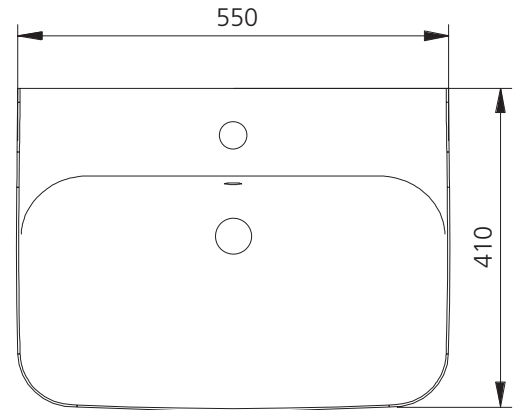

# Vienna

**VI7131B**

Wall Hung Basin

All dimensions in mm

## Specifications /

<b>Tap holes</b>	1 tap hole
<b>Waste outlet</b>	Pop up waste sold separately (chrome, matte black or brushed nickel)
<b>Overflow</b>	Included (with plastic chrome plated overflow ring)
<b>Colour</b>	White
<b>Basin size</b>	550 W x 410 H x 165 D mm
<b>Bowl size</b>	550 W x 290 H x 130 D mm
<b>Bowl capacity</b>	5.5 L
<b>Material</b>	Vitreous china
<b>Installation</b>	Wall hung
<b>Weight</b>	14.0 kg
<b>Warranty</b>	20 years replacement parts, 1 year labour (see Oliveri website for full details)
<b>Maintenance and care instructions</b>	All surfaces should be cleaned with mild liquid detergent or soap and water. Do not use cream cleaners or citrus based cleaning products, as they are abrasive. Use of unsuitable cleaning agents may damage the surface. Any damage caused in this way will not be covered by warranty.