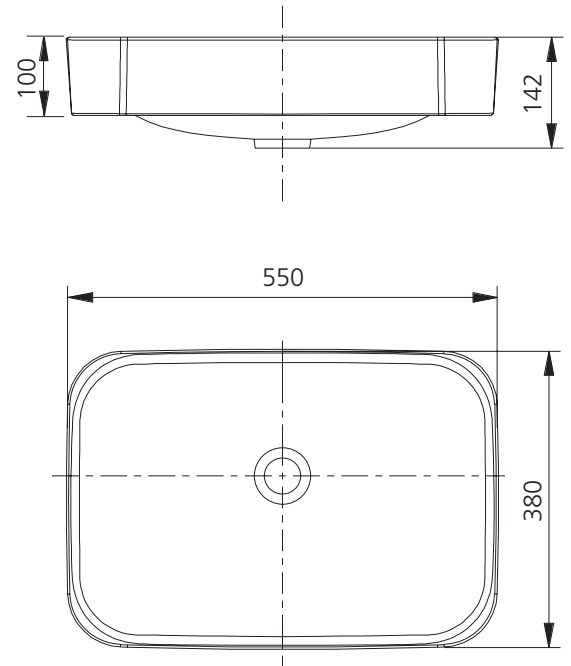

Vienna

VI7131

Counter Top Basin

All dimensions in mm

Specifications /

Tap holes	Not available
Waste outlet	Pop up waste sold separately (chrome, matte black or brushed nickel)
Overflow	Not available
Colour	White
Basin/bowl size	550 W x 380 H x 142 D mm
Bowl capacity	14.0 L
Material	Vitreous china
Installation	Semi-inset
Weight	12.0 kg
Warranty	20 years replacement parts, 1 year labour (see Oliveri website for full details)
Maintenance and care instructions	All surfaces should be cleaned with mild liquid detergent or soap and water. Do not use cream cleaners or citrus based cleaning products, as they are abrasive. Use of unsuitable cleaning agents may damage the surface. Any damage caused in this way will not be covered by warranty.