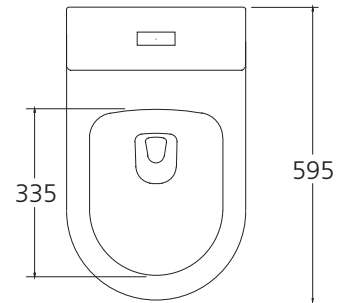

Vienna

VI600CHA (Pan: VI600CHA-P / Cistern: VI600CHA-C / Seat: VI600CHA-ST)
Short Projection Comfort Height Back To Wall Toilet Suite

All dimensions in mm

Specifications /

WELs Rating	4 star, 3.4L avg flush volume (4.5 /3.1 L)
Pan	Rimless/Easy-clean design
Traps	Universal (S or P Trap)
Set outs	S-trap set out 75 mm - 155 mm as standard. P-trap set out 180mm floor to centre of outlet. Optional S-trap set out 155 mm - 205 mm (SPB0201)
Inlet	Bottom or back inlet
Cistern	WDI dual flush valve (4.5 L / 3.1 L)
Fixing	The cistern is fixed directly to the pan with a robust concealed base fixing
Seat	Soft close and quick release toilet seat is provided as standard. Compression moulded toilet seat, fitted with buffers and metal hinges.
Colour	White
Installation	The installation of the toilet suite shall be in accordance with the normal minimum drain line grade requirements in AS/NZS 3500.2.
Materials	Vitreous china
Weight	Pan: 37 kg, Cistern: 14 kg
Parts list	UF toilet seat, WDI double flushing valve, square button, standard pipe.
Warranty	20 years vitreous china cistern and pan replacement of product; 5 years replacement seat; 2 years valves and fittings; 1 year seals and labour (see Oliveri website for full details)
Maintenance and care instructions	All surfaces should be cleaned with mild liquid detergent or soap and water. Do not use cream cleaners or citrus based cleaning products, as they are abrasive. Use of unsuitable cleaning agents may damage the surface. Any damage caused in this way will not be covered by warranty.

Vienna

SET OUT DRAWING

All dimensions in mm

VI600CHA (Pan: VI600CHA-P / Cistern: VI600CHA-C / Seat: VI600CHA-ST)

Short Projection Comfort Height Back To Wall Toilet Suite

OPTIONAL SET OUT DRAWING

Note: Dimensions subject to manufacturing tolerances and may differ from the actual product. Always use physical product measurements for installation.