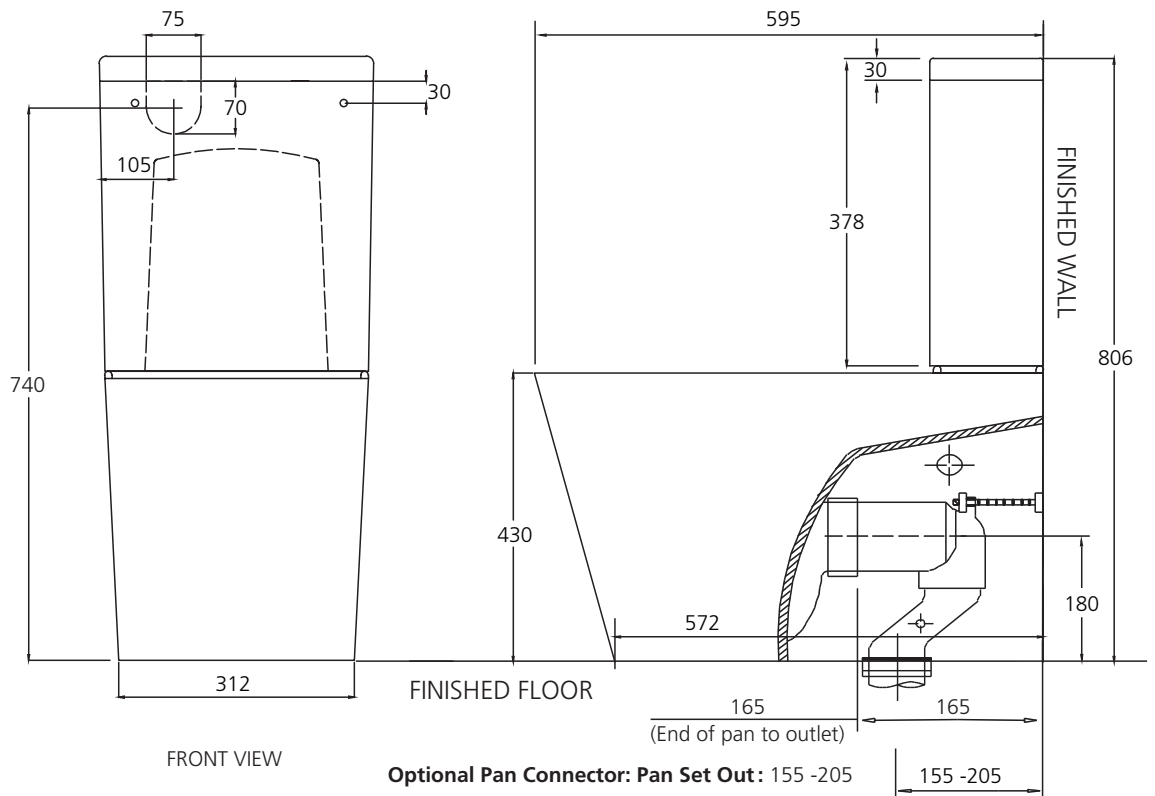

Vienna

VI600CHA (Pan: VI600CHA-P / Cistern: VI600CHA-C / Seat: VI600CHA-ST)
Short Projection Comfort Height Back To Wall Toilet Suite

All dimensions in mm

Specifications /

WELs Rating	4 star, 3.4L avg flush volume (4.5 /3.1 L)
Pan	Rimless/Easy-clean design
Traps	Universal (S or P Trap)
Set outs	S-trap set out 75 mm - 155 mm as standard. P-trap set out 180mm floor to centre of outlet. Optional S-trap set out 155 mm - 205 mm (SPB0201)
Inlet	Bottom or back inlet
Cistern	WDI dual flush valve (4.5 L / 3.1 L)
Fixing	The cistern is fixed directly to the pan with a robust concealed base fixing
Seat	Soft close and quick release toilet seat is provided as standard. Compression moulded toilet seat, fitted with buffers and metal hinges.
Colour	White
Installation	The installation of the toilet suite shall be in accordance with the normal minimum drain line grade requirements in AS/NZS 3500.2.
Materials	Vitreous china
Weight	Pan: 37 kg, Cistern: 14 kg
Parts list	UF toilet seat, WDI double flushing valve, square button, standard pipe.
Warranty	20 years vitreous china cistern and pan replacement of product; 5 years replacement seat; 2 years valves and fittings; 1 year seals and labour (see Oliveri website for full details)
Maintenance and care instructions	All surfaces should be cleaned with mild liquid detergent or soap and water. Do not use cream cleaners or citrus based cleaning products, as they are abrasive. Use of unsuitable cleaning agents may damage the surface. Any damage caused in this way will not be covered by warranty.

Vienna

SET OUT DRAWING

All dimensions in mm

VI600CHA (Pan: VI600CHA-P / Cistern: VI600CHA-C / Seat: VI600CHA-ST)

Short Projection Comfort Height Back To Wall Toilet Suite

OPTIONAL SET OUT DRAWING

Note: Dimensions subject to manufacturing tolerances and may differ from the actual product. Always use physical product measurements for installation.