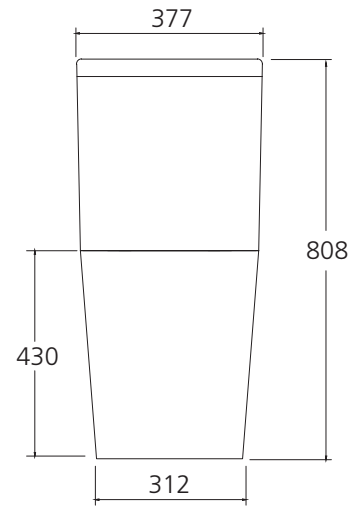

Vienna

VI600CHA (Pan: VI600CHA-P / Cistern: VI600CHA-C / Seat: VI600CHA-ST)
Short Projection Comfort Height Back To Wall Toilet Suite

All dimensions in mm

Specifications /

WELs Rating	4 star, 3.4L avg flush volume (4.5 /3.1 L)
Pan	Rimless/Easy-clean design
Traps	Universal (S or P Trap)
Set outs	S-trap set out 75 mm - 155 mm as standard. P-trap set out 180mm floor to centre of outlet. Optional S-trap set out 155 mm - 205 mm (SPB0201)
Inlet	Bottom or back inlet
Cistern	WDI dual flush valve (4.5 L / 3.1 L)
Fixing	The cistern is fixed directly to the pan with a robust concealed base fixing
Seat	Soft close and quick release toilet seat is provided as standard. Compression moulded toilet seat, fitted with buffers and metal hinges.
Colour	White
Installation	The installation of the toilet suite shall be in accordance with the normal minimum drain line grade requirements in AS/NZS 3500.2.
Materials	Vitreous china
Weight	Pan: 37 kg, Cistern: 14 kg
Parts list	UF toilet seat, WDI double flushing valve, square button, standard pipe.
Warranty	20 years vitreous china cistern and pan replacement of product; 5 years replacement seat; 2 years valves and fittings; 1 year seals and labour (see Oliveri website for full details)
Maintenance and care instructions	All surfaces should be cleaned with mild liquid detergent or soap and water. Do not use cream cleaners or citrus based cleaning products, as they are abrasive. Use of unsuitable cleaning agents may damage the surface. Any damage caused in this way will not be covered by warranty.

Vienna

SET OUT DRAWING

All dimensions in mm

VI600CHA (Pan: VI600CHA-P / Cistern: VI600CHA-C / Seat: VI600CHA-ST)

Short Projection Comfort Height Back To Wall Toilet Suite

OPTIONAL SET OUT DRAWING

Note: Dimensions subject to manufacturing tolerances and may differ from the actual product. Always use physical product measurements for installation.