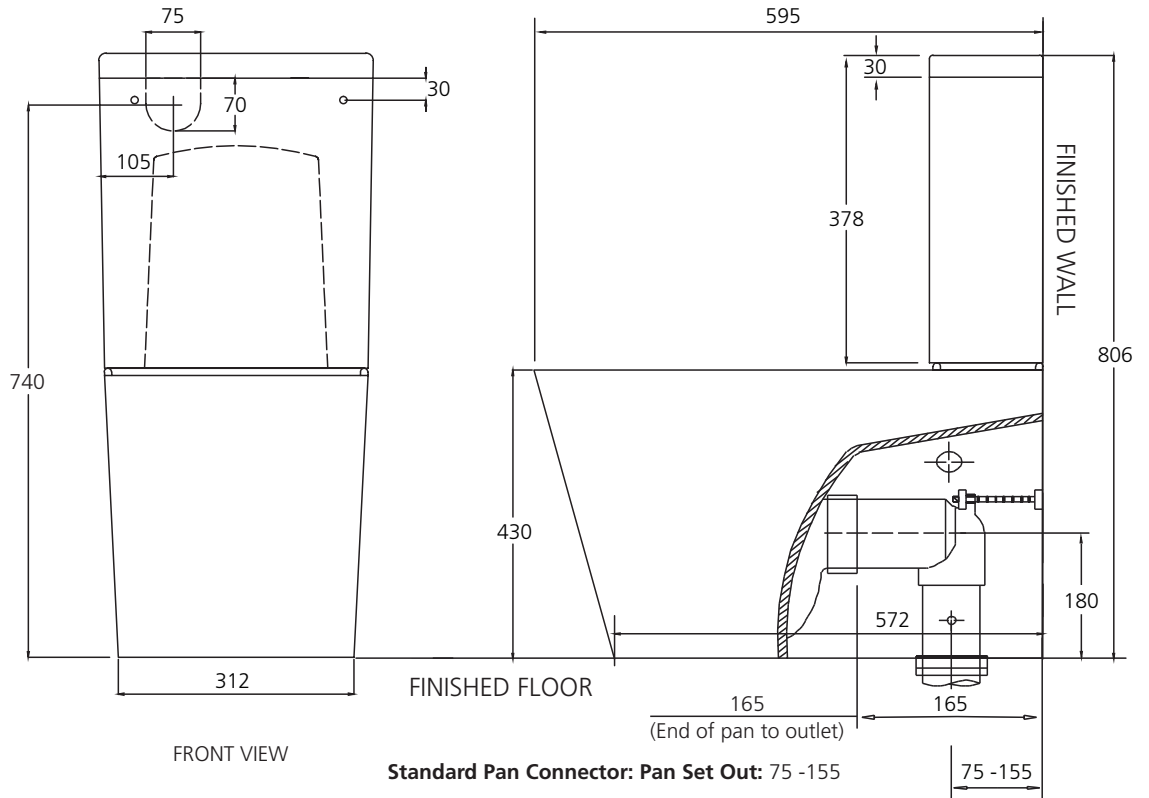

Vienna

VI600CHA (Pan: VI600CHA-P / Cistern: VI600CHA-C / Seat: VI600CHA-ST)
Short Projection Comfort Height Back To Wall Toilet Suite

All dimensions in mm

Specifications /

WELs Rating	4 star, 3.4L avg flush volume (4.5 /3.1 L)
Pan	Rimless/Easy-clean design
Traps	Universal (S or P Trap)
Set outs	S-trap set out 75 mm - 155 mm as standard. P-trap set out 180mm floor to centre of outlet. Optional S-trap set out 155 mm - 205 mm (SPB0201)
Inlet	Bottom or back inlet
Cistern	WDI dual flush valve (4.5 L / 3.1 L)
Fixing	The cistern is fixed directly to the pan with a robust concealed base fixing
Seat	Soft close and quick release toilet seat is provided as standard. Compression moulded toilet seat, fitted with buffers and metal hinges.
Colour	White
Installation	The installation of the toilet suite shall be in accordance with the normal minimum drain line grade requirements in AS/NZS 3500.2.
Materials	Vitreous china
Weight	Pan: 37 kg, Cistern: 14 kg
Parts list	UF toilet seat, WDI double flushing valve, square button, standard pipe.
Warranty	20 years vitreous china cistern and pan replacement of product; 5 years replacement seat; 2 years valves and fittings; 1 year seals and labour (see Oliveri website for full details)
Maintenance and care instructions	All surfaces should be cleaned with mild liquid detergent or soap and water. Do not use cream cleaners or citrus based cleaning products, as they are abrasive. Use of unsuitable cleaning agents may damage the surface. Any damage caused in this way will not be covered by warranty.

Vienna

SET OUT DRAWING

All dimensions in mm

VI600CHA (Pan: VI600CHA-P / Cistern: VI600CHA-C / Seat: VI600CHA-ST)

Short Projection Comfort Height Back To Wall Toilet Suite

OPTIONAL SET OUT DRAWING

Note: Dimensions subject to manufacturing tolerances and may differ from the actual product. Always use physical product measurements for installation.